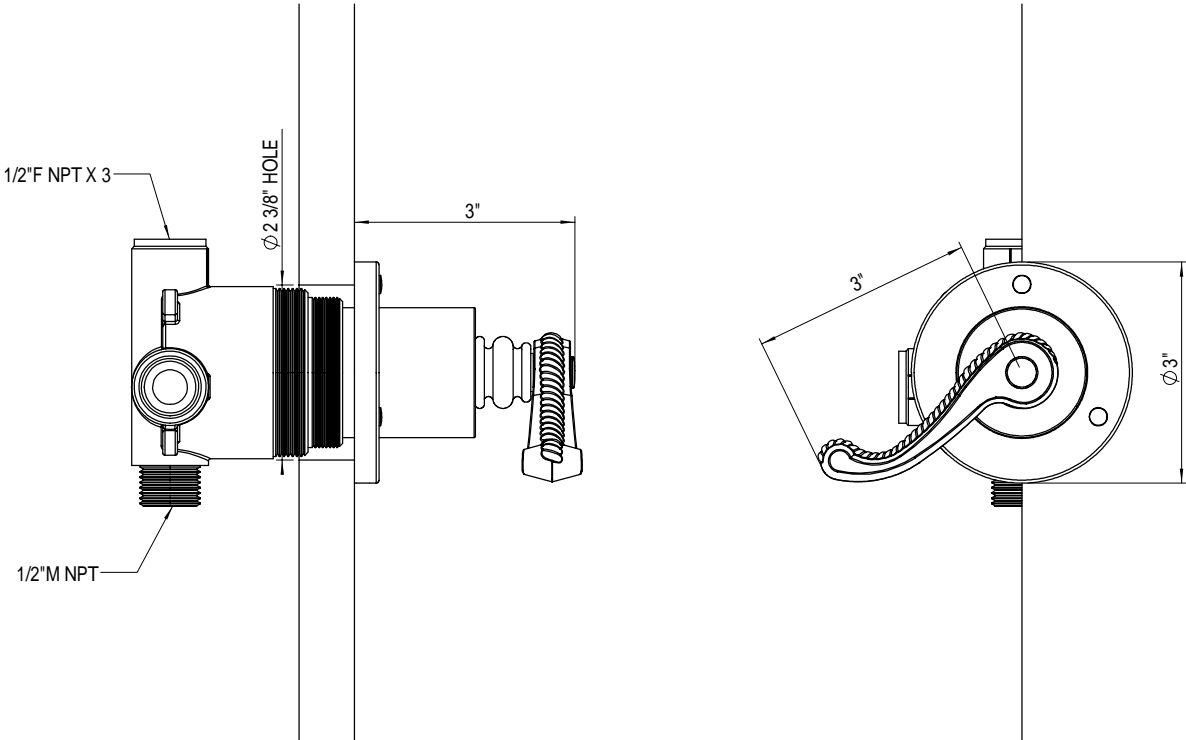

Three Way Diverter Valve 4XRBETL

TEL: 905-851-6781
FAX: 905-851-8031
TOLL FREE: 800-461-5901

THE **Rubinet** FAUCET COMPANY

www.rubinet.com