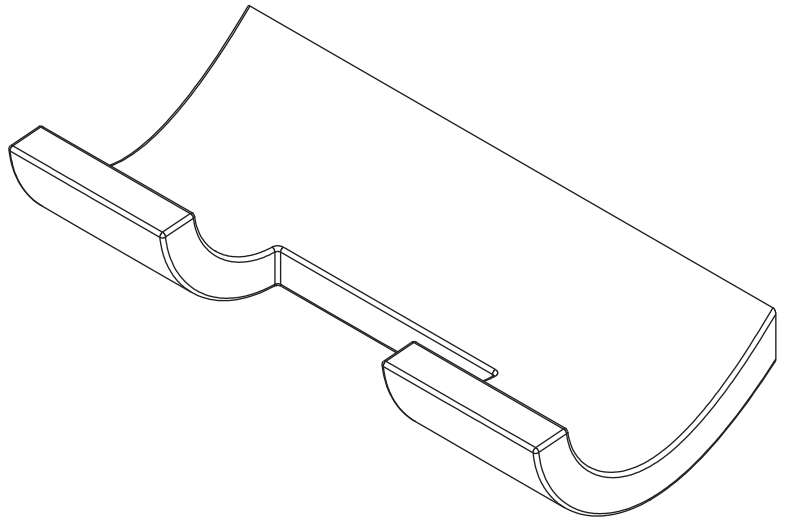

Double Robe Hook

4711

Features

- Solid brass construction
- Complements Cinu product series

Codes / Standards Compliance

Meets or exceeds the following at date of manufacture:

- All applicable US Federal and State material regulations

Colors / Finishes

- PC: Polished Chrome
- PN: Polished Nickel
- SN: Satin Nickel

Other: N/A

Specified Model

Model	Description	Colors Finishes
4711	Double Robe Hook	<input type="checkbox"/> PC <input type="checkbox"/> PN <input type="checkbox"/> SN

Product Specification: Add "Color / Finish" Suffix to Model Number Below.

The Double Robe Hook shall be made of solid brass construction. Double Robe Hook shall complement Newport Brass Cinu product series. Double Robe Hook shall be Newport Brass Model 4711/____.