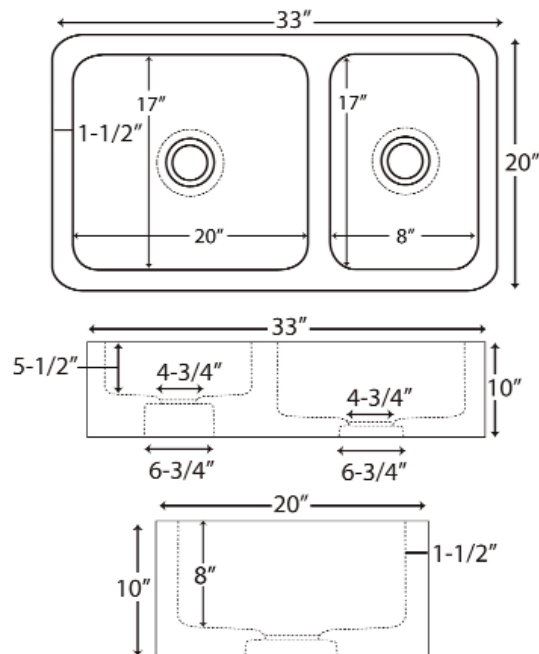

**33" BERGAMOT DOUBLE  
BOWL FARMER SINK**

Cat. No  
FSGDB4506

W: 33"  
D: 20"  
H: 10"

**Features:**

- ▶ Crafted from natural granite
- ▶ Easy to clean
- ▶ Polished interior and exterior
- ▶ Each individual stone sink is unique and varies
- ▶ Standard 3-1/2" drain opening fits most drains and disposals
- ▶ We recommend sealing with StoneTech sealer before use
- ▶ Optional support bars sold separately
- ▶ Features carved ivy design in polished granite
- ▶ No faucet holes

**Finishes:**

**GPBL** Polished Black Granite

**\*Please do NOT cut hole without template or actual product.**

**Interior Dimensions:**

**Large**

Basin Interior: 20" W x 17" D  
Basin Depth: 8"

**Small**

Basin Interior: 8" W x 17" D  
Basin Depth: 5-1/2"

Dimensions of fixture are nominal and may vary slightly. Dimensions and specifications subject to change without notice.