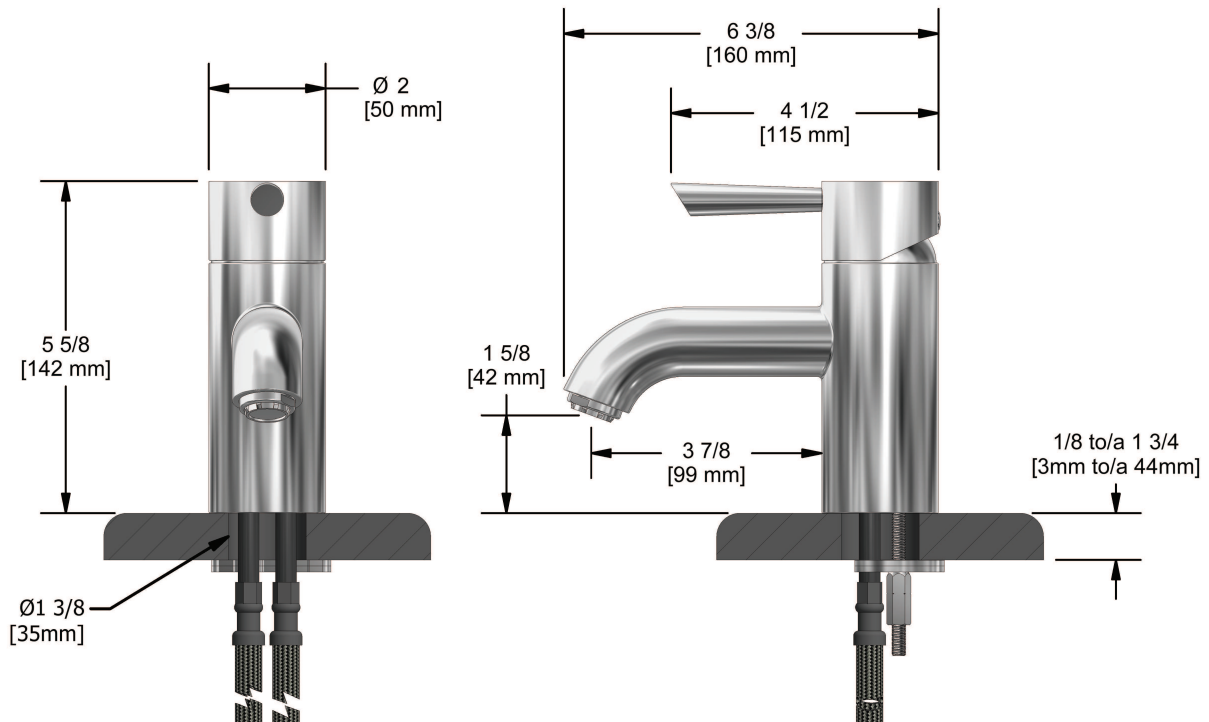

Certifications

- CSA B125.1
- NSF61
- ASME A112.18.1
- CMR248 Approval

Sizes, models and finishes may differ from those presented.

Warranty

The Riobel inc. product carries a limited LIFETIME warranty on the finish Chrome, Gold (PVD), Brushed nickel (PVD), Night brushed (PVD), Polished nickel (PVD) and all working parts and is guaranteed from the initial date of purchase against all manufacturing defects. Other finished 1 year.

Customer Service

Ontario, West Canada : 888-287-5354 Quebec, Maritimes, United States : 866-473-8442

2014.04.29