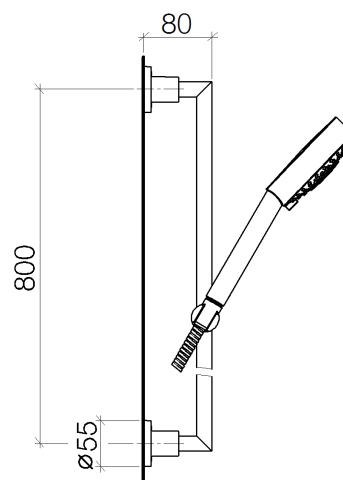

Product specifications

For details refer to main article

Surfaces

- | | |
|-----------------|-------------|
| • chrome | 26403892-00 |
| • matt platinum | 26403892-06 |
| • platinum | 26403892-08 |
| • matt white | 26403892-10 |
| • matt black | 26403892-33 |

Exploded assembly drawing

Order quantity

No.	Article number	Name	Installation quantity
1	28011979ff	shower	1
2	28322970ff	hose	1
3	26701892ff	shower set	1