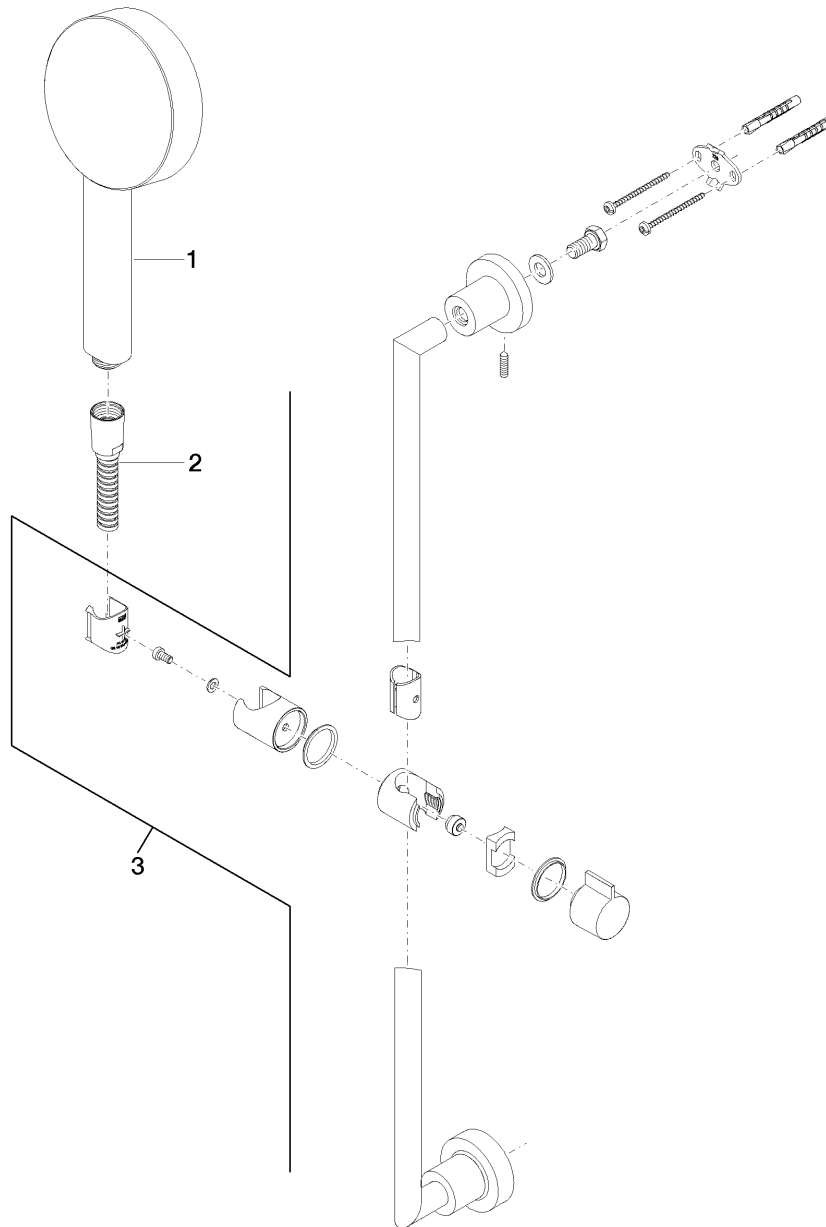

Product specifications

For details refer to main article

Surfaces

- | | |
|-----------------|-------------|
| • chrome | 26403892-00 |
| • matt platinum | 26403892-06 |
| • platinum | 26403892-08 |
| • matt white | 26403892-10 |
| • matt black | 26403892-33 |

Exploded assembly drawing

Order quantity

No.	Article number	Name	Installation quantity
1	28011979ff	shower	1
2	28322970ff	hose	1
3	26701892ff	shower set	1