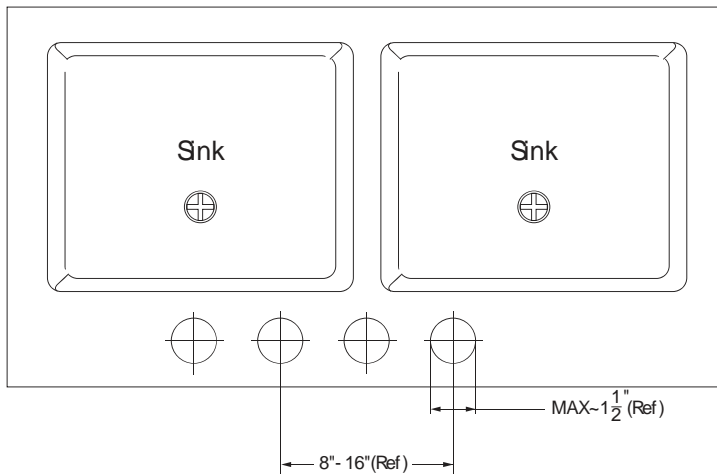

SPECIFICATION

Item Number	Type	Date
WYKTS	Kitchen	04/07/2006