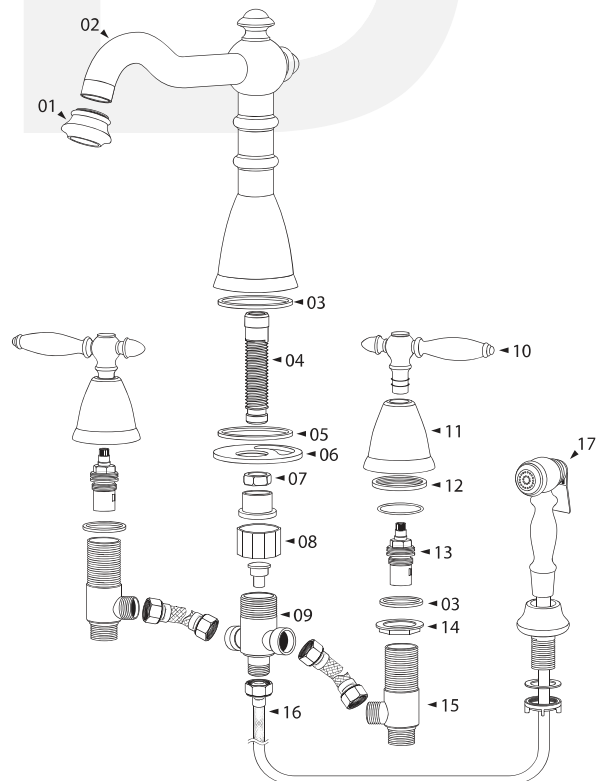

WIDE SPREAD KITCHEN FAUCET- Two Handle Kitchen WYKTxxBL/ WYKTSxxBL

Description

- 8" wide spread kitchen faucet "Wyndamere style"
- Rotating brass spout
- Ceramic disc cartridges
- Solid brass construction

Please add finish code when placing order for parts with using following finish code table. For example J handle in Chrome will be BJ-01, BJ-12 for Satin Nickel.

BREAK DOWN Component Parts List

#	Part Name	QTY
01	AERATOR	1
02	SPOUT / BODY	1
03	PACKING	1
04	OUTLET	1
05	RUBBER WASHER	1
06	METAL WASHER	1
07	NUT	1
08	ADAPTOR	1
09	T-CONNECTOR	1
10	HADNLE	2
11	HANDLE BASE	2
12	PACKING	2
13	CARTRIGDE	2
14	LOCK NUT	2
15	VALVE	2
16	HOSE	1
17	SIDE SPRAYER	1