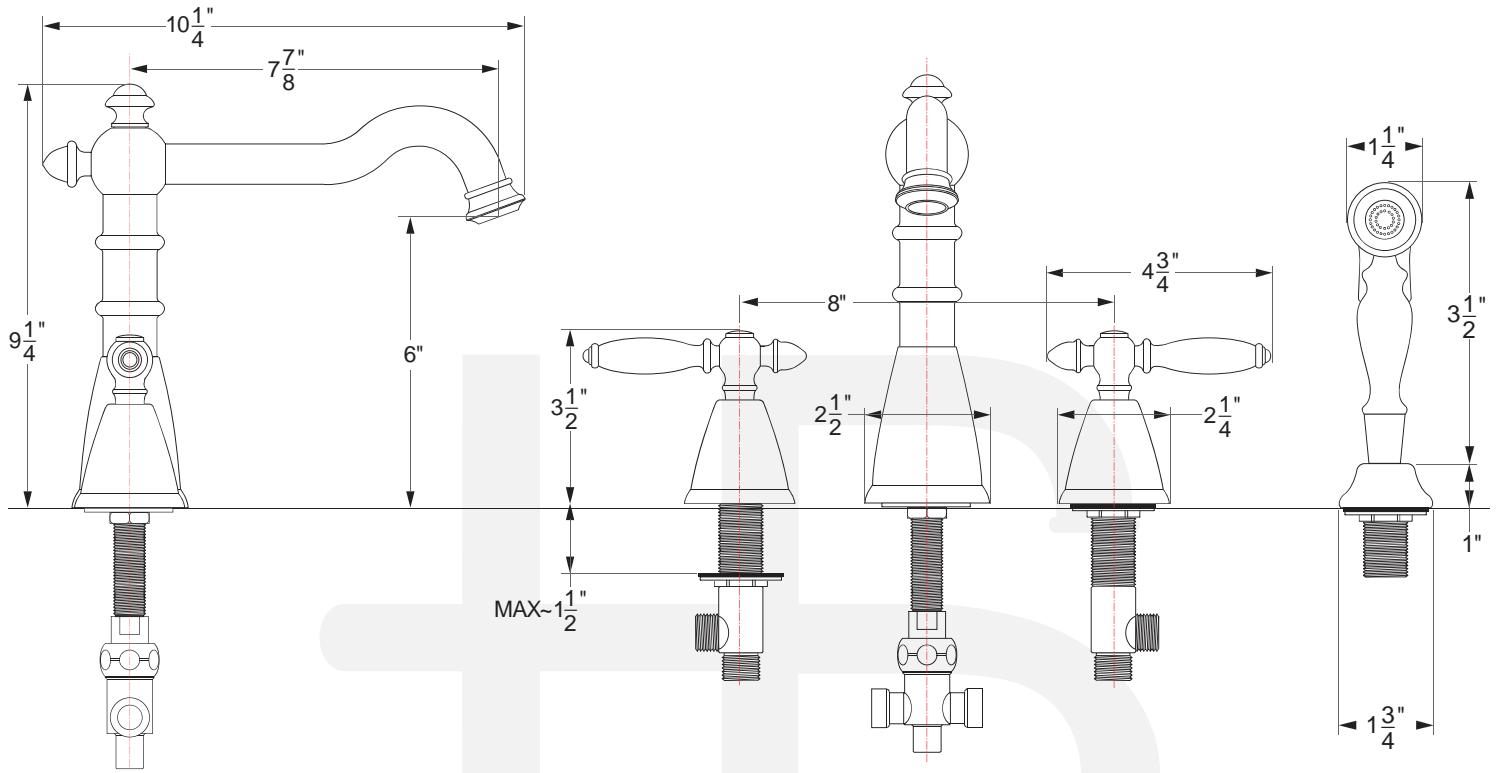

SPECIFICATION

Item Number	Type	Date
WYKTS	Kitchen	04/07/2006