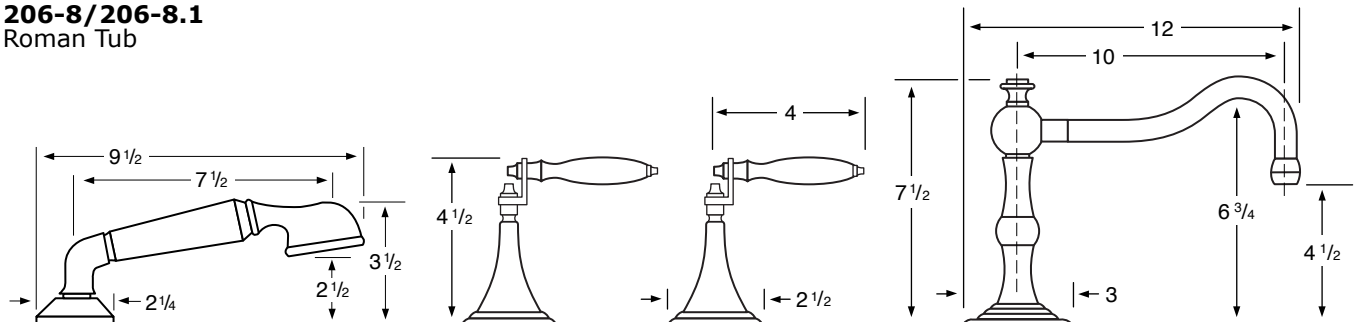

- 206-3** 3 Valve Tub & Shower
- 206-5** 2 Valve Tub
- 206-6** 2 Valve Shower
- 206-WTR** Wall Valve Trim

206-3.2/206-6.2 Pressure Balancing Valve

206-THRMKT10/206-3.5/206-6.5 Thermostatic Valve

206-3.2TMP/206-6.2TMP Tempress Pressure Balancing Valve

206-THRMKT20/206-3.4/206-6.4 Thermostatic Valve with Built in Volume Control

206-4 Bidet

206-8/206-8.1 Roman Tub

See Handle Trim Specifications for a complete list of additional handle trims