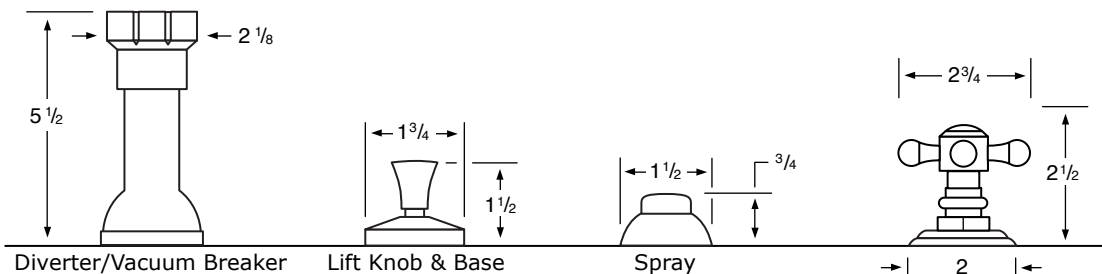

- 206-3** 3 Valve Tub & Shower
- 206-5** 2 Valve Tub
- 206-6** 2 Valve Shower
- 206-WTR** Wall Valve Trim

206-3.2/206-6.2 Pressure Balancing Valve

206-THRMKT10/206-3.5/206-6.5 Thermostatic Valve

206-3.2TMP/206-6.2TMP Tempress Pressure Balancing Valve

206-THRMKT20/206-3.4/206-6.4 Thermostatic Valve with Built in Volume Control

206-4 Bidet

206-8/206-8.1 Roman Tub

See Handle Trim Specifications for a complete list of additional handle trims