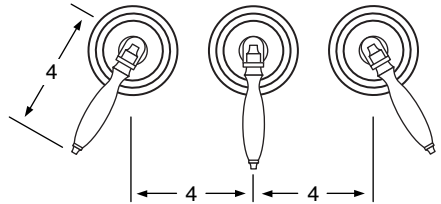

- 206-3** 3 Valve Tub & Shower
- 206-5** 2 Valve Tub
- 206-6** 2 Valve Shower
- 206-WTR** Wall Valve Trim

206-3.2/206-6.2 Pressure Balancing Valve

206-THRMKT10/206-3.5/206-6.5 Thermostatic Valve

206-3.2TMP/206-6.2TMP Tempress Pressure Balancing Valve

206-THRMKT20/206-3.4/206-6.4 Thermostatic Valve with Built in Volume Control

206-4 Bidet

206-8/206-8.1 Roman Tub

See Handle Trim Specifications for a complete list of additional handle trims