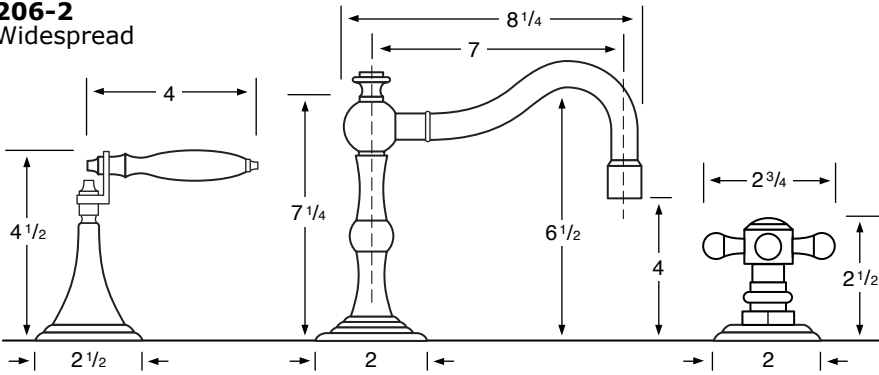

WATERMARK

DESIGNS

T 718.257.2800

F 718.257.2144

info@watermark-designs.com

Paris206

Specifications

206-2 Widespread

- 206-3** 3 Valve Tub & Shower
- 206-5** 2 Valve Tub
- 206-6** 2 Valve Shower
- 206-WTR** Wall Valve Trim

206-3.2/206-6.2 Pressure Balancing Valve

206-THRMKT10/206-3.5/206-6.5 Thermostatic Valve

206-3.2TMP/206-6.2TMP Tempress Pressure Balancing Valve

206-THRMKT20/206-3.4/206-6.4 Thermostatic Valve with Built in Volume Control

206-4 Bidet

206-8/206-8.1 Roman Tub

See Handle Trim Specifications for a complete list of additional handle trims