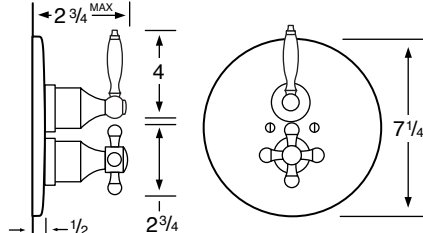

- 206-3** 3 Valve Tub & Shower
- 206-5** 2 Valve Tub
- 206-6** 2 Valve Shower
- 206-WTR** Wall Valve Trim

206-3.2/206-6.2 Pressure Balancing Valve

206-THRMKT10/206-3.5/206-6.5 Thermostatic Valve

206-3.2TMP/206-6.2TMP Tempress Pressure Balancing Valve

206-THRMKT20/206-3.4/206-6.4 Thermostatic Valve with Built in Volume Control

206-4 Bidet

206-8/206-8.1 Roman Tub

See Handle Trim Specifications for a complete list of additional handle trims