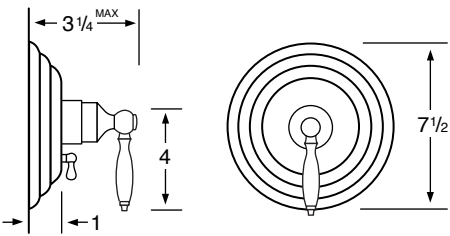

WATERMARK

DESIGNS

T 718.257.2800

F 718.257.2144

info@watermark-designs.com

Paris206

Specifications

206-2 Widespread

- 206-3** 3 Valve Tub & Shower
- 206-5** 2 Valve Tub
- 206-6** 2 Valve Shower
- 206-WTR** Wall Valve Trim

206-3.2/206-6.2 Pressure Balancing Valve

206-THRMKT10/206-3.5/206-6.5 Thermostatic Valve

206-3.2TMP/206-6.2TMP Tempress Pressure Balancing Valve

206-THRMKT20/206-3.4/206-6.4 Thermostatic Valve with Built in Volume Control

206-4 Bidet

206-8/206-8.1 Roman Tub

See Handle Trim Specifications for a complete list of additional handle trims