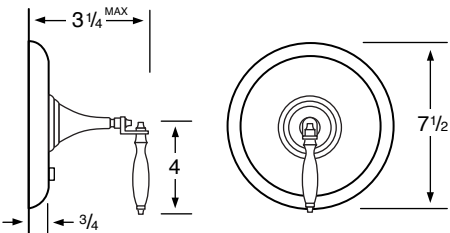

- 206-3** 3 Valve Tub & Shower
- 206-5** 2 Valve Tub
- 206-6** 2 Valve Shower
- 206-WTR** Wall Valve Trim

206-3.2/206-6.2 Pressure Balancing Valve

206-THRMKT10/206-3.5/206-6.5 Thermostatic Valve

206-3.2TMP/206-6.2TMP Tempress Pressure Balancing Valve

206-THRMKT20/206-3.4/206-6.4 Thermostatic Valve with Built in Volume Control

206-4 Bidet

206-8/206-8.1 Roman Tub

See Handle Trim Specifications for a complete list of additional handle trims