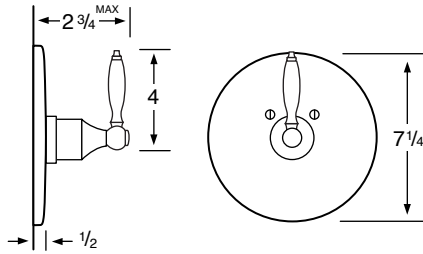

WATERMARK

DESIGNS

T 718.257.2800

F 718.257.2144

info@watermark-designs.com

Paris206

Specifications

206-2 Widespread

- 206-3** 3 Valve Tub & Shower
- 206-5** 2 Valve Tub
- 206-6** 2 Valve Shower
- 206-WTR** Wall Valve Trim

206-3.2/206-6.2 Pressure Balancing Valve

206-THRMKT10/206-3.5/206-6.5 Thermostatic Valve

206-3.2TMP/206-6.2TMP Tempress Pressure Balancing Valve

206-THRMKT20/206-3.4/206-6.4 Thermostatic Valve with Built in Volume Control

206-4 Bidet

206-8/206-8.1 Roman Tub

See Handle Trim Specifications for a complete list of additional handle trims