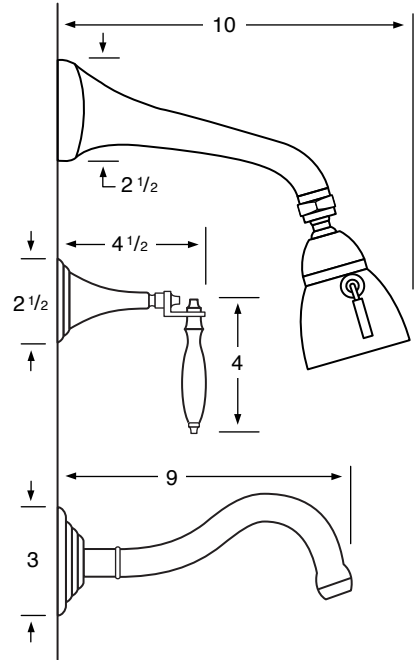

WATERMARK

DESIGNS

T 718.257.2800

F 718.257.2144

info@watermark-designs.com

Paris206

Specifications

206-2 Widespread

- 206-3** 3 Valve Tub & Shower
- 206-5** 2 Valve Tub
- 206-6** 2 Valve Shower
- 206-WTR** Wall Valve Trim

206-3.2/206-6.2 Pressure Balancing Valve

206-THRMKT10/206-3.5/206-6.5 Thermostatic Valve

206-3.2TMP/206-6.2TMP Tempress Pressure Balancing Valve

206-THRMKT20/206-3.4/206-6.4 Thermostatic Valve with Built in Volume Control

206-4 Bidet

206-8/206-8.1 Roman Tub

See Handle Trim Specifications for a complete list of additional handle trims