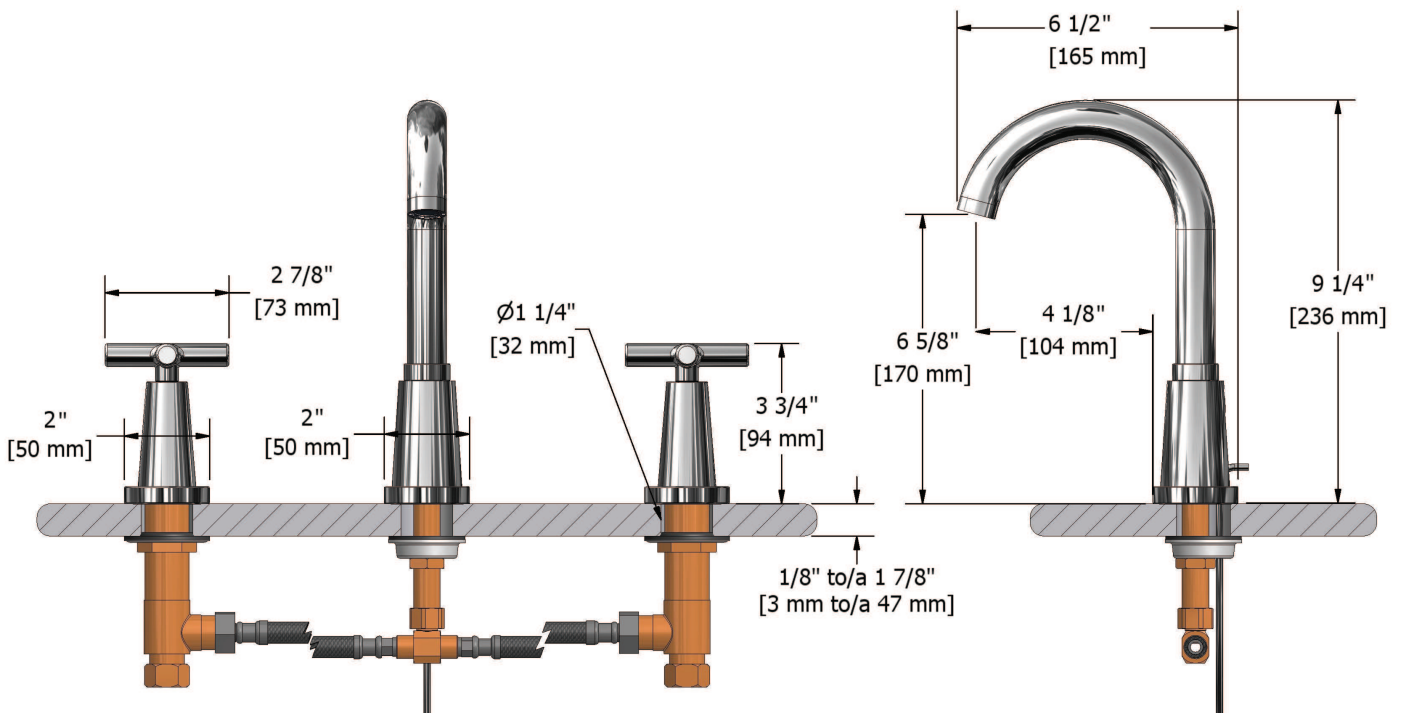

Sizes, models and finishes may differ from those presented.

Warranty

The Riobel inc. product carries a limited LIFETIME warranty on the finish Chrome, Gold (PVD), Brushed nickel (PVD), Night brushed (PVD), Polished nickel (PVD) and all working parts and is guaranteed from the initial date of purchase against all manufacturing defects. Other finished 1 year.

Customer Service

Ontario, West Canada : 888-287-5354 Quebec, Maritimes, United States : 866-473-8442