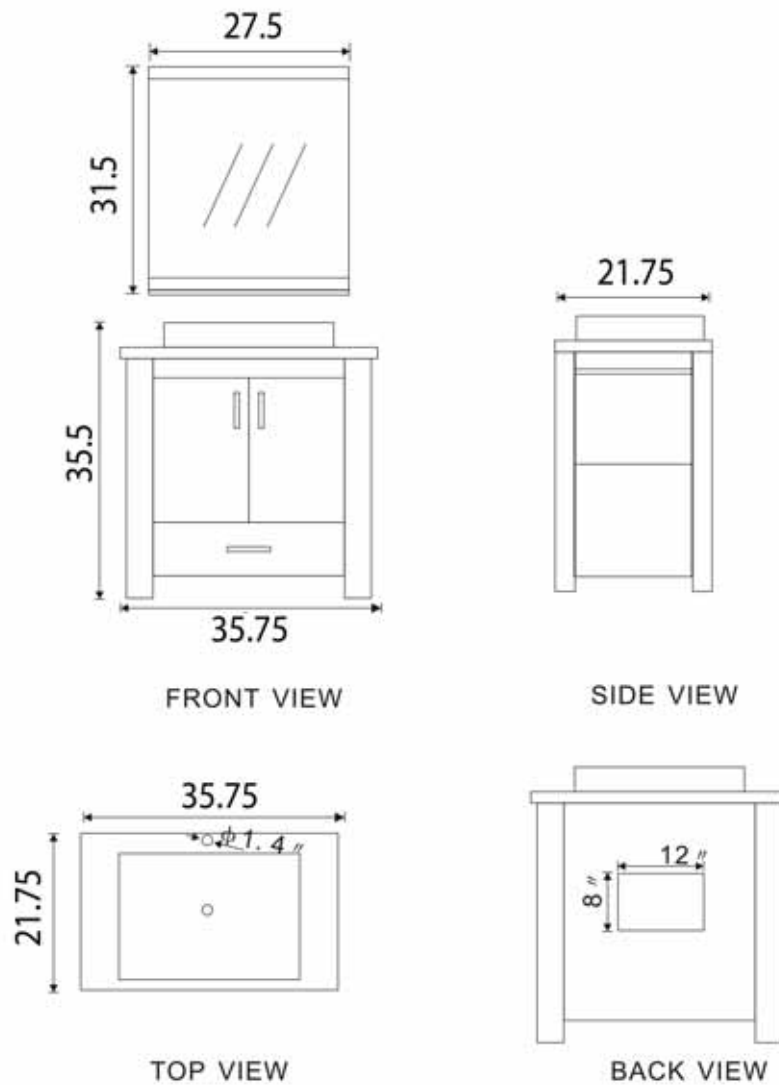

DEC083A Washington 36" Single Sink Vanity

Design Element™
Bath Furniture

The Washington Collection

The Washington 36" vanity set is stylishly constructed of solid veneer panels. The flat vessel drop-in sinks and sleek cabinetry bring style and utility to any bathroom. The sink's white rectangular round-corner design beautifully contrasts with the cabinet's sleek lines and espresso finish. This vanity includes soft-closing cabinet doors and a large drawer at the bottom of the vanity, all adorned with satin nickel hardware. An espresso-framed mirror with shelf also comes with your purchase.

Washington 36" Single Sink Vanity

DEC083A Product Features

- Solid Hardwood Construction
- Water-Resistant Countertop
- Rectangular White Porcelain Vessel Drop-In Sink
- Polished Chrome Pop-Up Drain
- One Drawer and Soft-Closing Double Cabinet Doors
- Matching Framed Mirror
- Removable Side Towel Bar
- Satin Nickel Finish Hardware
- Optional Side Cabinet Not Included
- Faucet Not Included
- Dimensions: 36"W x 22"D x 34"H

Related Product

- Washington 96" Double Sink Vanity Set (DEC083E)
- Washington 72" Double Sink Vanity Set (DEC083D)
- Washington 72" Double Sink Vanity Set (DEC083D-L)
- Washington 48" Single Sink Vanity (DEC083C)
- Washington 36" Single Sink Vanity (DEC083B)