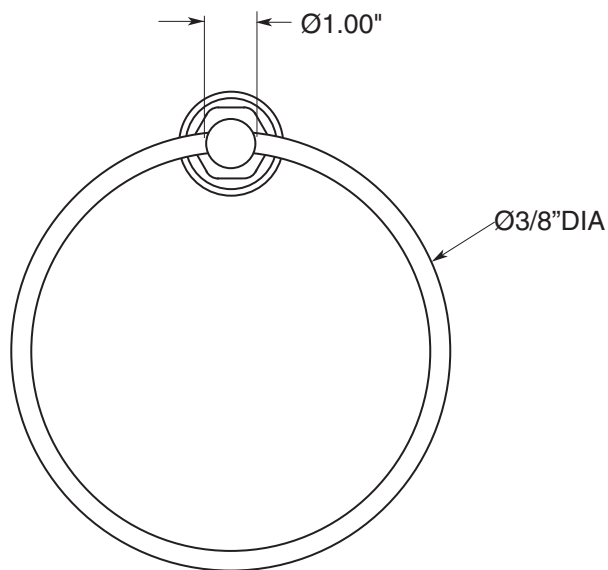

Series 35
Towel Ring
1.35TR00

FEATURES:

- All brass construction.
- Available in all Sigma finishes. Warranty varies according to finish selection.
- Mounting bracket and screws are supplied.

TOP VIEW

FRONT VIEW

SIDE VIEW

Note: Measurements are subject to change or cancellation. No responsibility is assumed for use of superseded or voided pages.