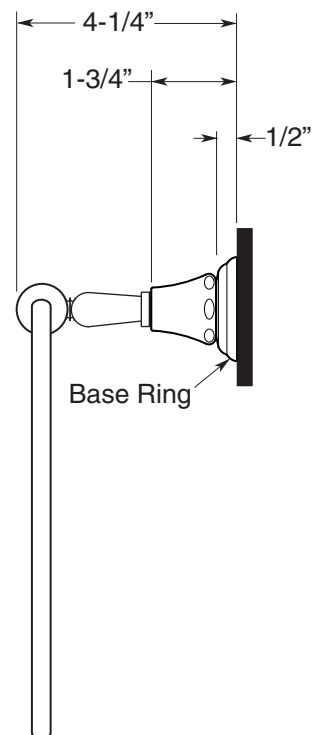

Series 35
Towel Ring
1.35TR00

FEATURES:

- All brass construction.
- Available in all Sigma finishes. Warranty varies according to finish selection.
- Mounting bracket and screws are supplied.

TOP VIEW

FRONT VIEW

SIDE VIEW

Note: Measurements are subject to change or cancellation. No responsibility is assumed for use of superseded or voided pages.