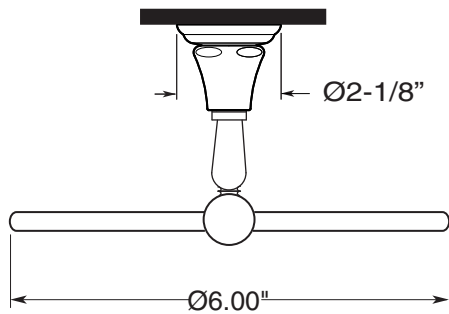

Series 35
Towel Ring
1.35TR00

FEATURES:

- All brass construction.
- Available in all Sigma finishes. Warranty varies according to finish selection.
- Mounting bracket and screws are supplied.

TOP VIEW

FRONT VIEW

SIDE VIEW

Note: Measurements are subject to change or cancellation. No responsibility is assumed for use of superseded or voided pages.