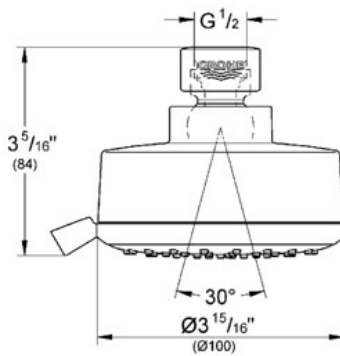

**Product Description:**  
Head shower 4 sprays

**Standard Specification:**

- GROHE StarLight® finish
- GROHE DreamSpray® perfect spray pattern
- GROHE EcoJoy® technology for less water and perfect flow
- SpeedClean anti-lime system
- Inner WaterGuide for a longer life
- GROHE Rain O2, Rain
- Rotating ball joint  $\pm 15^\circ$
- Suitable for instantaneous heater
- Blister pack
- Min. recommended pressure 14.5 PSI
- Max Flow Rate: 2.0 gpm
- Massage, Jet

**Applicable Codes & Standards:**

- Energy Policy Act of 1992
- ASME A112.18.1/CSA B125.1

**Color:**

- 26043 000 chrome
- 26043 EN0 Brushed Nickel