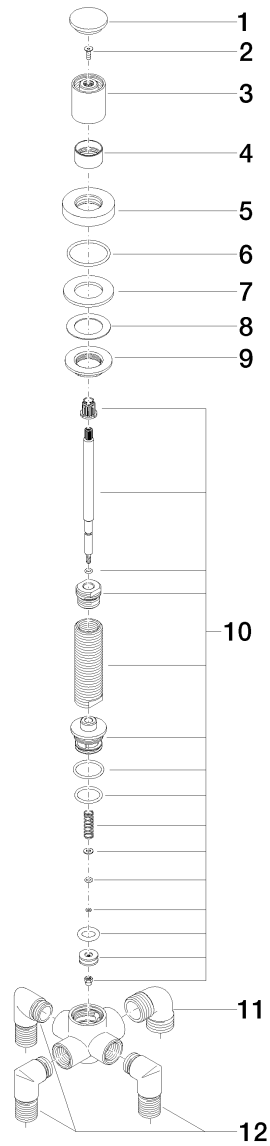

Product specifications

- Automatic pull diverter
- 1x 3/4" outlet
- 1x 1/2" outlet
- 1 1/4" hole diameter
- Flange diameter 2"
- 2 inlets 1/2"
- Deck mounted

Surfaces

- | | |
|-----------------|-------------|
| • chrome | 29140979-00 |
| • chrome | 29140979-00 |
| • matt platinum | 29140979-06 |
| • matt platinum | 29140979-06 |

Exploded assembly drawing

Order quantity

No.	Article number	Name	Installation quantity
1	092071003ff	handle	1
2	9030300140090	screw	1
3	092071002ff	handle	1
4	091601012ff	ring	1
5	092797013ff	rosette	1
6	09141003090	seal	1
7	09140501490	seal	1
8	09144000290	seal	1
9	09231000490	nut	1
10	0430010130190	diverter	1
11	09110300890	connection	1
12	09110300990	connection	3