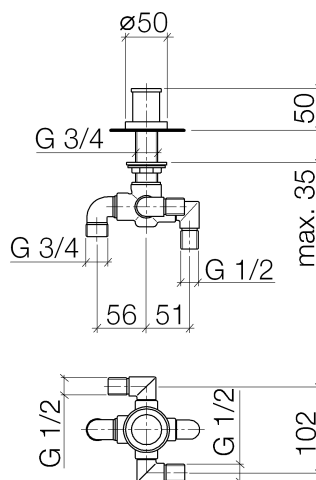

Product specifications

- Automatic pull diverter
- 1x 3/4" outlet
- 1x 1/2" outlet
- 1 1/4" hole diameter
- Flange diameter 2"
- 2 inlets 1/2"
- Deck mounted

Surfaces

- | | |
|-----------------|-------------|
| • chrome | 29140979-00 |
| • chrome | 29140979-00 |
| • matt platinum | 29140979-06 |
| • matt platinum | 29140979-06 |

Exploded assembly drawing

Order quantity

No.	Article number	Name	Installation quantity
1	092071003ff	handle	1
2	9030300140090	screw	1
3	092071002ff	handle	1
4	091601012ff	ring	1
5	092797013ff	rosette	1
6	09141003090	seal	1
7	09140501490	seal	1
8	09144000290	seal	1
9	09231000490	nut	1
10	0430010130190	diverter	1
11	09110300890	connection	1
12	09110300990	connection	3