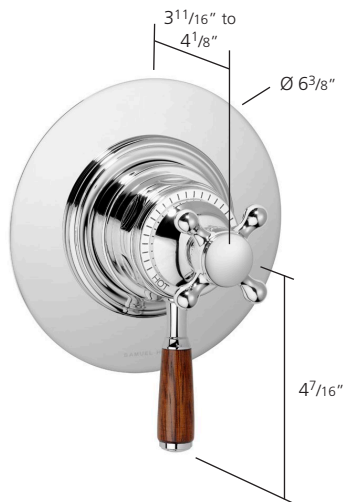

V261-TW

Dual control valve trim

Wood lever

Finishes: Chrome
Polished nickel
Satin nickel
Antique gold

UK and Worldwide Customer Service Team:
+44 (0)121 766 4200
www.samuel-heath.co.uk

USA Customer Service Team:
www.samuel-heath.com