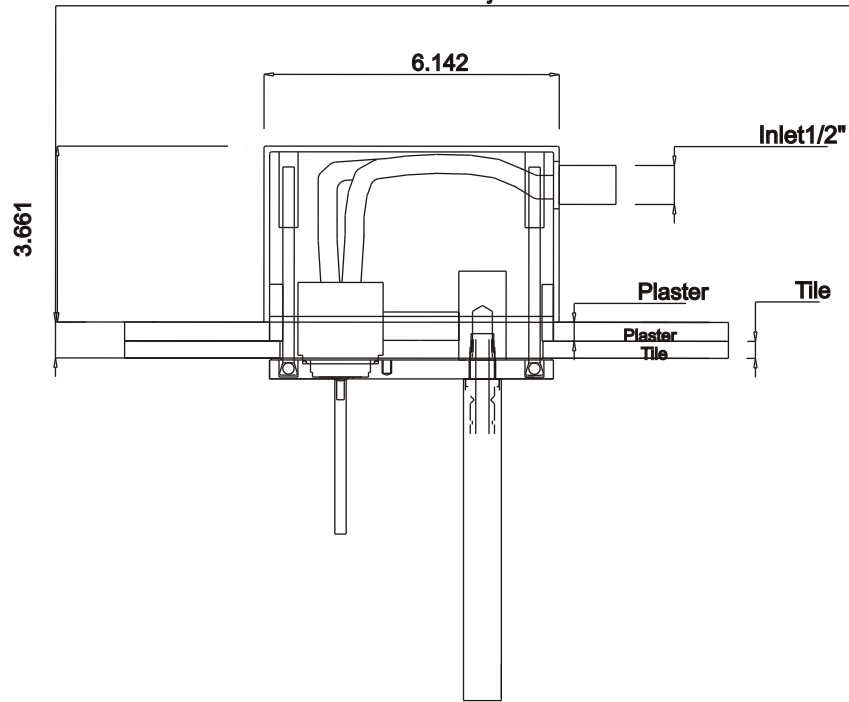

Dimensions:

Inches

Title:

Hydrus wash basin mixer, wall fitting,
 horizontal, lever: left

Model Number:

E4IQ170 spout: 6.693
 E5IQ210 spout: 8.268
 E6IQ240 spout: 9.449

Material:

stainless steel, brushed

Variations:

Spout: 6.693/8.268/9.449

Date:

08/29/2006

Adjustment.limits.from.minimum0.315to.maximum1.102

Made in Germany by:
TT-Form GmbH
Vennekenweg 5
D - 46348 Raesfeld

Distributed by:
WS Bath Collections
1051 Lea Drive
Colegeville, PA 19426
Phone: (610)831 0214
Fax: (610) 831 0215
www.wsbathcollections.com

Dimensions: Inches	Material: stainless steel, brushed
Title: Hydrus wash basin mixer, wall fitting, horizontal, lever: left, Rough	Variations:
Model Number: E4IQ170 spout: 6.693 E5IQ210 spout: 8.268 E6IQ240 spout: 9.449	Date: 08/29/2006