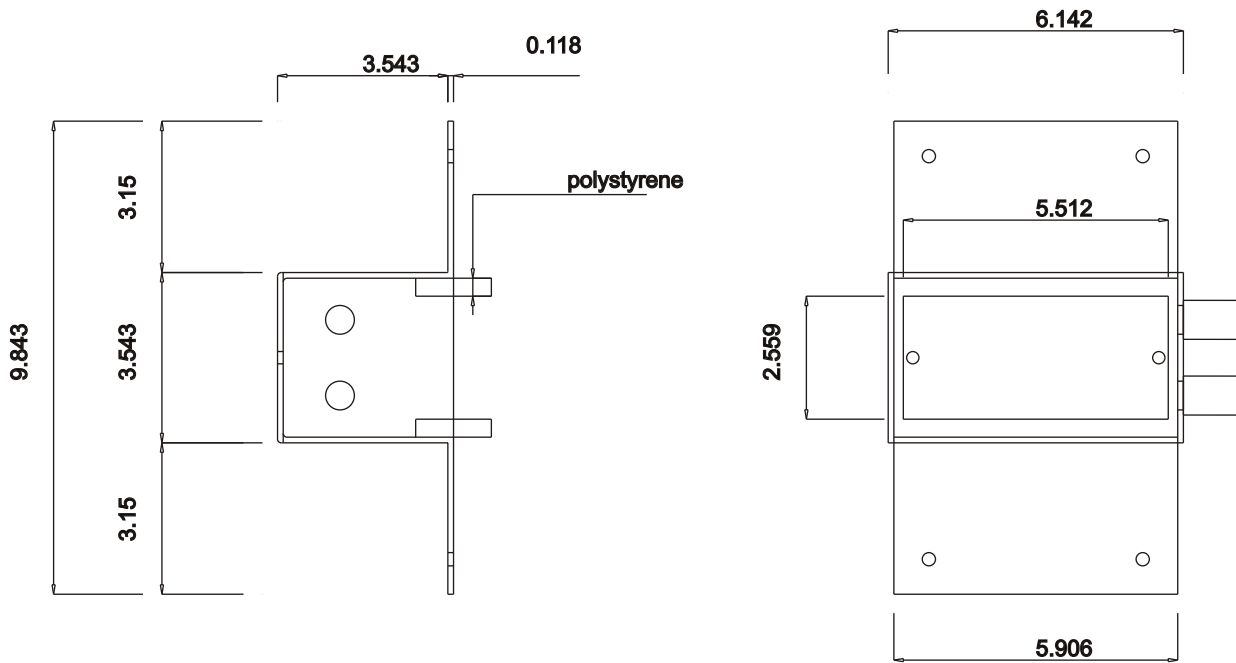

Dimensions:

Inches

Title:

Hydrus wash basin mixer, wall fitting,
 horizontal, lever: left

Model Number:

E4IQ170 spout: 6.693
 E5IQ210 spout: 8.268
 E6IQ240 spout: 9.449

Material:

stainless steel, brushed

Variations:

Spout: 6.693/8.268/9.449

Date:

08/29/2006

Adjustment.limits.from.minimum0.315to.maximum1.102

Made in Germany by:
TT-Form GmbH
Vennekenweg 5
D - 46348 Raesfeld

Distributed by:
WS Bath Collections
1051 Lea Drive
Colegeville, PA 19426
Phone: (610)831 0214
Fax: (610) 831 0215
www.wsbathcollections.com

Dimensions: Inches	Material: stainless steel, brushed
Title: Hydrus wash basin mixer, wall fitting, horizontal, lever: left, Rough	Variations:
Model Number: E4IQ170 spout: 6.693 E5IQ210 spout: 8.268 E6IQ240 spout: 9.449	Date: 08/29/2006