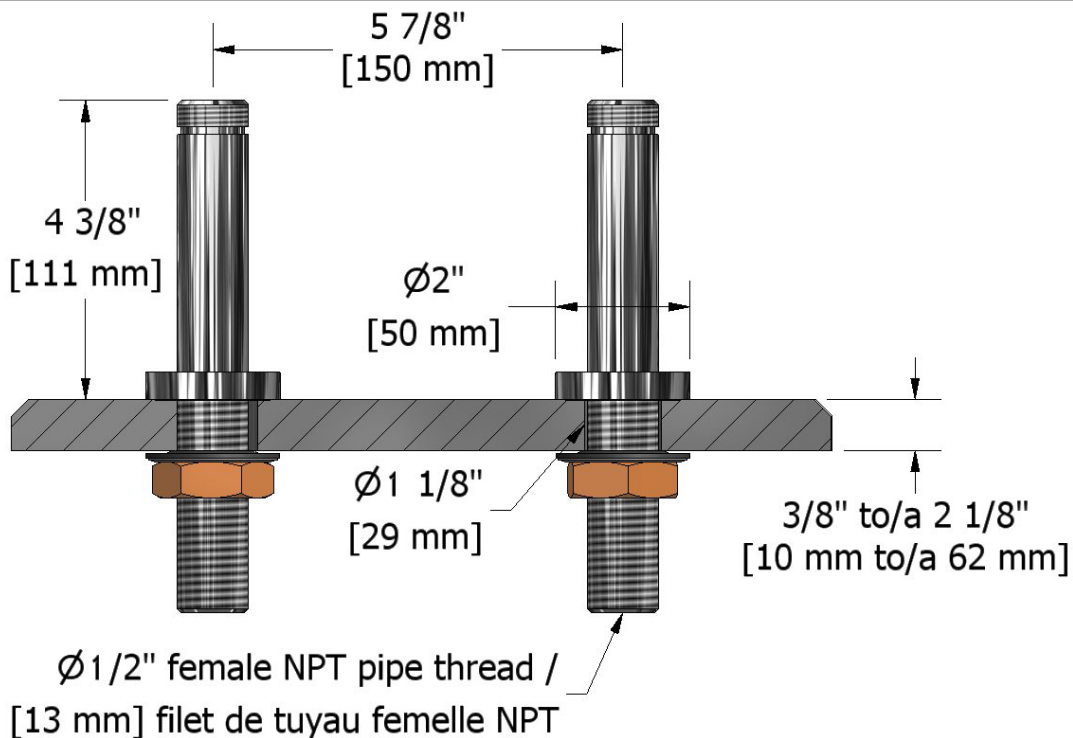

10 cm (4") deck-mount riser pair
TU04XX

Specifications

Descriptions

- 1/2" inlet female NPT
- 3/4" outlet male
- Pair
- Round flange

Available colors

- C : Chrome
- BN : Brushed nickel (PVD)
- PN : Polished nickel (PVD)

Certifications

- CSA B125.1
- ASME A112.18.1
- CMR248 Approval

Sizes, models and finishes may differ from thoses presented.

Warranty

The Riobel inc. product carries a limited LIFETIME warranty on the finish Chrome, Gold (PVD), Brushed nickel (PVD), Night brushed (PVD), Polished nickel (PVD) and all working parts and is guaranteed from the initial date of purchase against all manufacturing defects. Other finishes 1 year.