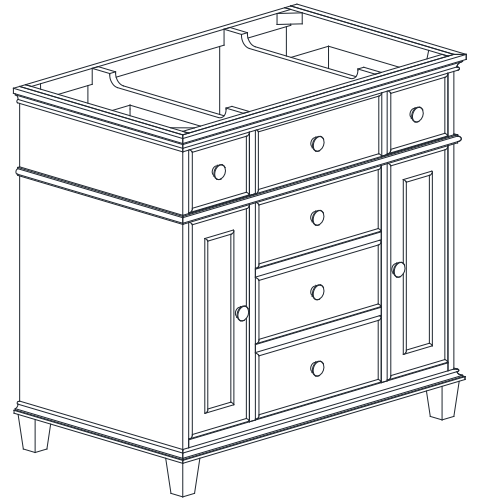

Avanity

WINDSOR -V36-WT

Features

- Solid poplar frame and MDF
- 2 soft-close doors
- 5 soft-close drawers
- Adjustable height levelers
- Under counter application

Colors / Finishes

- White

Nominal Dimension

- 36W x 21.5D x 34H (inches)

Components

Mirror	WINDSOR -M30-WT	WINDSOR -M34-WT
Vanity Top	WINDSOR-SUT37GB	
Sink	CUM18WT	CUM18LN

Product Diagrams