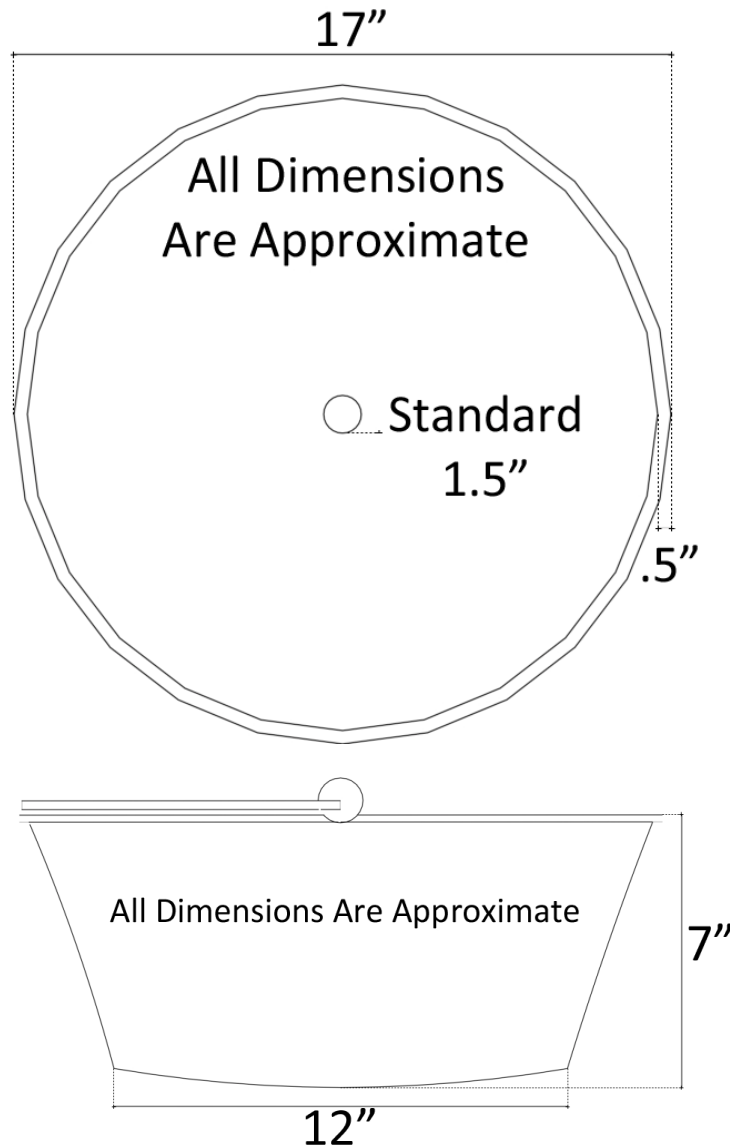

Description:

- Copper
- Vessel Mount
- Use standard 1.5" drain
- Clean with mild soap
No abrasive chemicals

Available Finishes:

- DB** Dark Bronze
- WC** Weathered Copper
- PN** Polished Nickel
- SN** Satin Nickel
- PW** Pewter

Available Drains:

- D004** Grid Strainer
- D005** Lift and Turn
- D101-** Decorative Drains
- D604**

DIMENSIONS WILL VARY. DO NOT use this sheet as a guide for countertop cuts.