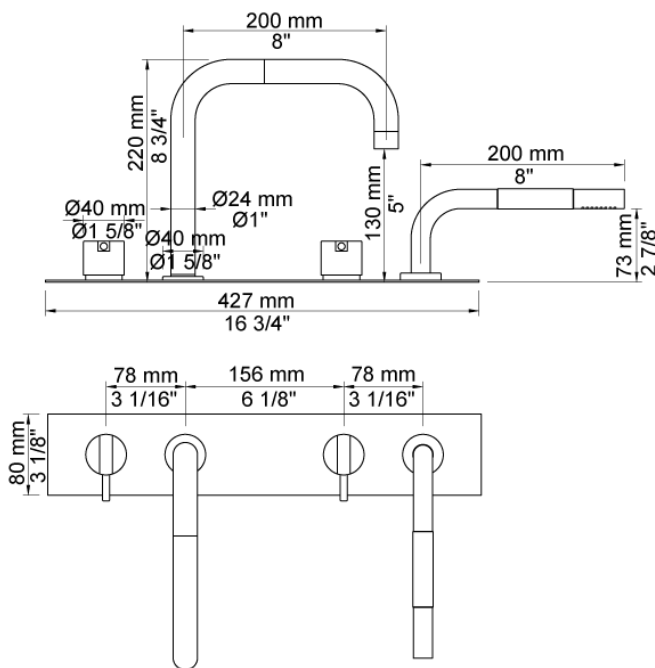

Date:

Client:

Project:

VOLA product: BK10

**BK10**

One-handle mixer with 360° double swivel spout for bath filling and mixer with hand shower.

Complete with bracket and water collection box.

BK10 UP = Plumbed part, fixing bracket and water collection box.

BK10 AP = Trim parts.

**Flow**

	Bar:	1,0	2,0	3,0	4,0	5,0
090D	(l/min)	11,6	16,3	20,0	23,1	25,8
T1	(l/min)	5,8	8,2	10,0	11,6	12,9

**Available in colours**

- Color 02, Grey
- Color 04, Light blue
- Color 05, Orange
- Color 06, Light green
- Color 08, Yellow
- Color 09, Dark grey
- Color 12, Mocca
- Color 14, Bright red
- Color 15, Dark blue
- Color 16, Polished chrome
- Color 17, Gloss black
- Color 18, White
- Color 19, Natural brass
- Color 20, Brushed chrome
- Color 21, Carmine red
- Color 25, Pink
- Color 27, Matt black
- Color 40, Brushed stainless steel