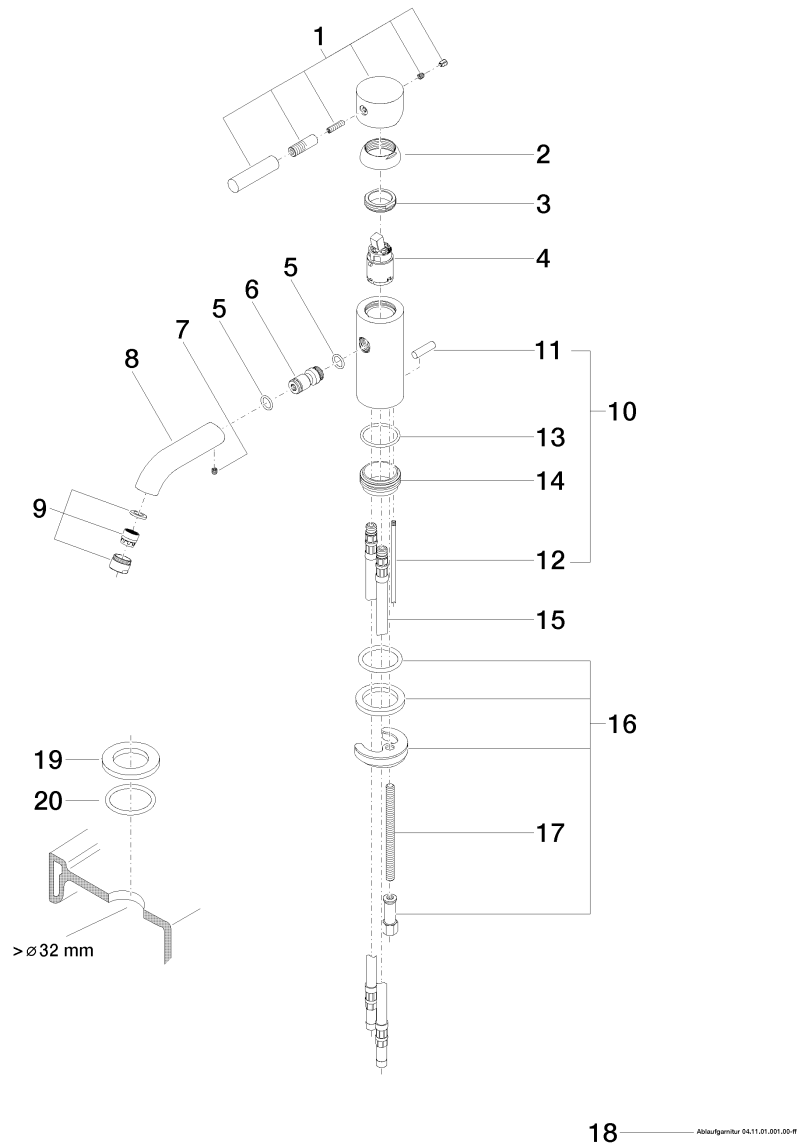

Product specifications

- **4 1/2" projection**
- M 18 x 1 aerator – male thread
- Total height 5 1/8"
- Height to aerator/spout outlet 1 3/4"
- Ceramic disc cartridge
- 2x M 10 x 1 screw-in high pressure hose
- **US drain with overflow**
- Water flow rate limited to max. 1.5 gpm
- low lead compliant

[ADA]

Surfaces

- | | |
|-----------------|-----------------|
| • chrome | 33500625-000010 |
| • chrome | 33500625-000010 |
| • matt platinum | 33500625-060010 |
| • matt platinum | 33500625-060010 |

Exploded assembly drawing

Order quantity

No.	Article number	Name	Installation quantity
1	90206204100ff	handle	1
2	092830008ff	cover	1
3	092404130-07	nut	1
4	09150504190	cartridge	1
5	09141000390	seal	2
6	0924040251090	nipple	1
7	09311103090	pin	1
8	09110608310ff	spout	1
9	90230102202ff	aerator	1
10	04206203080ff	pull-rod	1
11	092062030ff	handle	1
12	093109080ff	pull-rod	1
13	09141011990	seal	1
14	092810109-07	ring	1
15	0430040450090	hose	2
16	0430110856290	fixing set	1
17	09311101290	pin	1
18	04110102300ff	pop-up waste	1
19	092762001ff	rosette	1
20	09141004390	seal	1