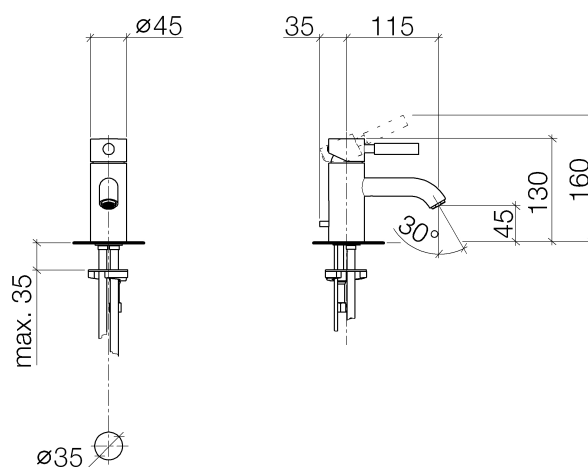

Product specifications

- **4 1/2" projection**
- M 18 x 1 aerator – male thread
- Total height 5 1/8"
- Height to aerator/spout outlet 1 3/4"
- Ceramic disc cartridge
- 2x M 10 x 1 screw-in high pressure hose
- **US drain with overflow**
- Water flow rate limited to max. 1.5 gpm
- low lead compliant

[ADA]

Surfaces

- | | |
|-----------------|-----------------|
| • chrome | 33500625-000010 |
| • chrome | 33500625-000010 |
| • matt platinum | 33500625-060010 |
| • matt platinum | 33500625-060010 |

Exploded assembly drawing

Order quantity

No.	Article number	Name	Installation quantity
1	90206204100ff	handle	1
2	092830008ff	cover	1
3	092404130-07	nut	1
4	09150504190	cartridge	1
5	09141000390	seal	2
6	0924040251090	nipple	1
7	09311103090	pin	1
8	09110608310ff	spout	1
9	90230102202ff	aerator	1
10	04206203080ff	pull-rod	1
11	092062030ff	handle	1
12	093109080ff	pull-rod	1
13	09141011990	seal	1
14	092810109-07	ring	1
15	0430040450090	hose	2
16	0430110856290	fixing set	1
17	09311101290	pin	1
18	04110102300ff	pop-up waste	1
19	092762001ff	rosette	1
20	09141004390	seal	1