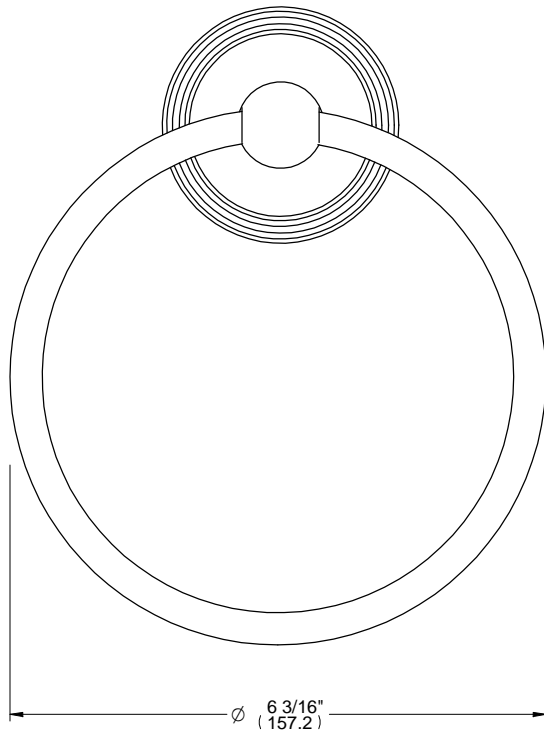

L1

ALTMANS RESERVES THE RIGHT TO MODIFY AND CHANGE SPECIFICATIONS AT ANY TIME. PLEASE VERIFY DIMENSIONS PRIOR TO INSTALLATION.

**Features**  
Available in All Finishes  
Brass Construction  
Wall Mounted Accessory

**Through-Hole Specifications**

DIMENSIONS SHOWN TO NEAREST 1/16"