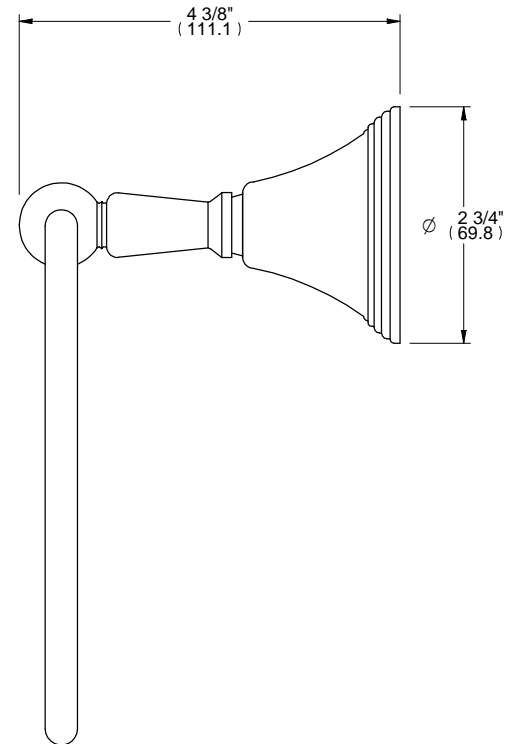

L1

ALTMANS RESERVES THE RIGHT TO MODIFY AND CHANGE SPECIFICATIONS AT ANY TIME. PLEASE VERIFY DIMENSIONS PRIOR TO INSTALLATION.

**Features**  
Available in All Finishes  
Brass Construction  
Wall Mounted Accessory

**Through-Hole Specifications**

DIMENSIONS SHOWN TO NEAREST 1/16"