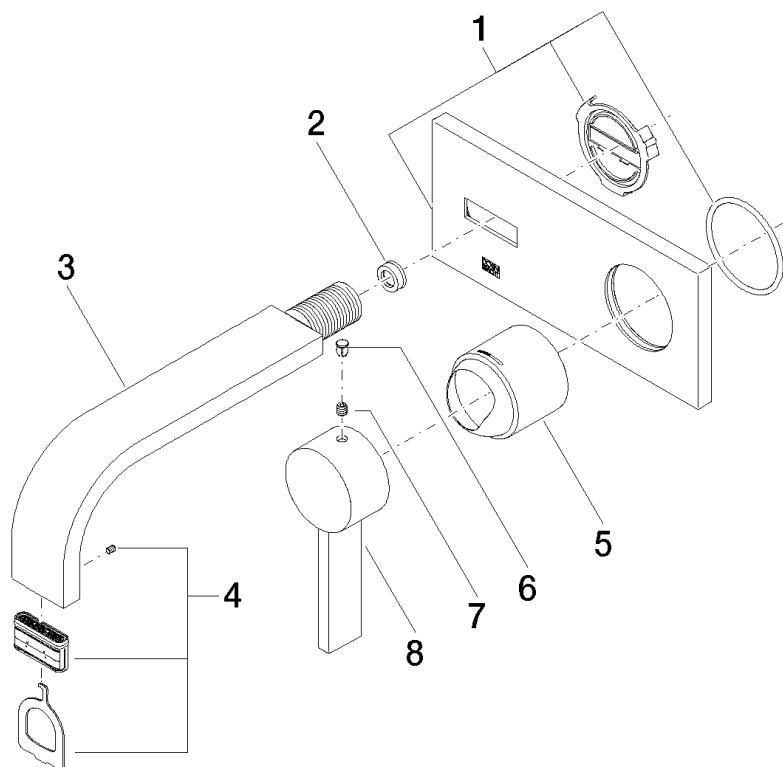

Exploded assembly drawing

Order quantity

No.	Article number	Name	Installation quantity
1	90110118600ff	plate	1
2	09230107990	flow reducer	1
3	04282215010ff	spout	1
4	9029030450090	aerator	1
5	091102287ff	cover	1
6	09312001790	plug	1
7	09311103090	pin	1
8	092078058ff	handle	1