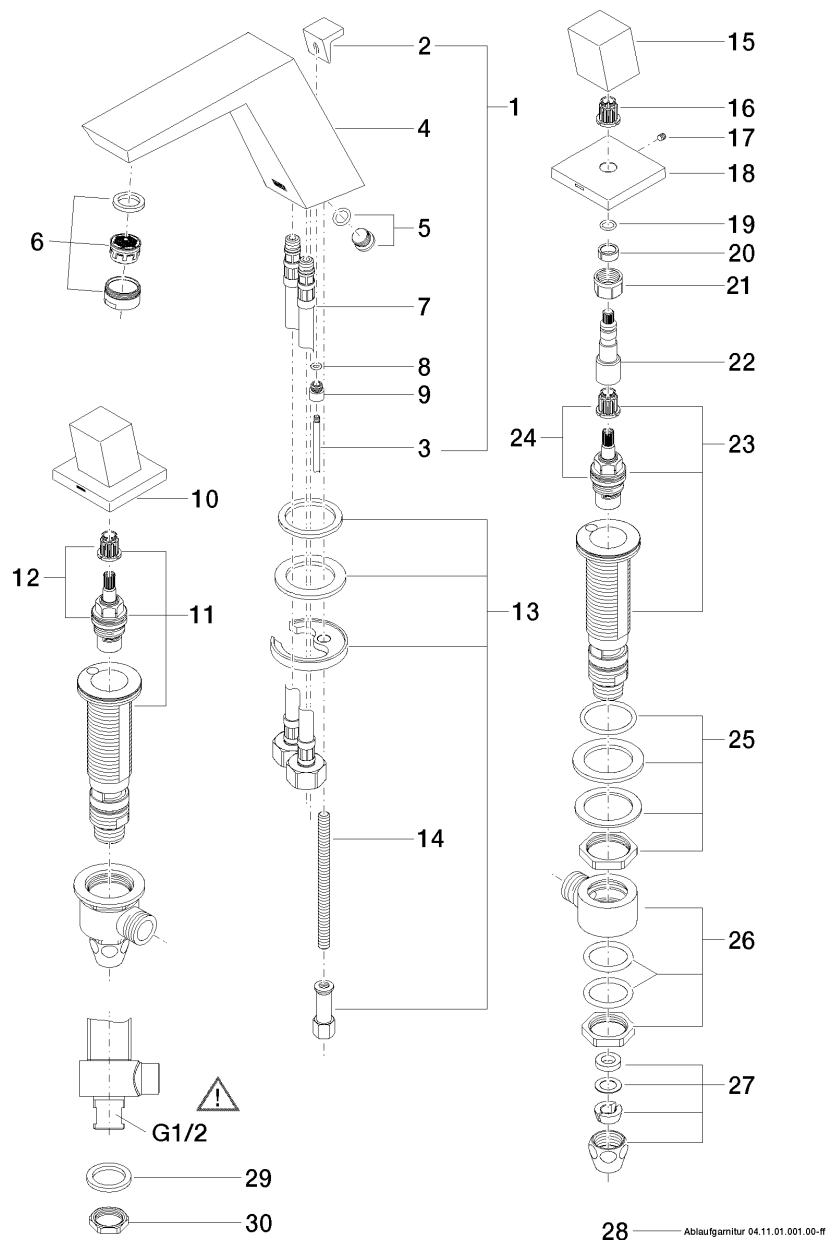

Product specifications

- low lead compliant
- Spout on left, handle arrangement asymmetrical

Surfaces

- chrome 20713730-000010
- champagne 20713730-470010

Exploded assembly drawing

Order quantity

No.	Article number	Name	Installation quantity
1	04207330180ff	pull-rod	1
2	092073301ff	handle	1
3	093109080ff	pull-rod	1
4	09117303110ff	casing	1
5	0431200391090	plug	1
6	90230111803ff	aerator	1
7	0430040190090	hose	2
8	09141016690	seal	1
9	09240423390	plug	1
10	092773003ff	rosette	1
11	0417110455290	side panel	1
12	9090031520090	top	1
13	0430110387090	fixing set	1
14	09311101290	pin	1
15	092073001ff	handle	2
16	09121200290	fixing cap	2
17	09311100790	pin	2
18	092773002ff	rosette	1
19	09141006090	seal	2
20	09141502090	ring	2
21	09233002390	nut	2
22	092906107ff	spindle	2
23	0417110455390	side panel	1
24	9090031530090	top	1
25	0423100327890	fixing set	2
26	0417110231090	distributor	2
27	04110102300ff	pop-up waste	1
28	09301105990	disc	2
29	09231001290	nut	2

Bath & Spa

SUPERNOVA Three-hole lavatory mixer with individual flanges

Article number: 20713730