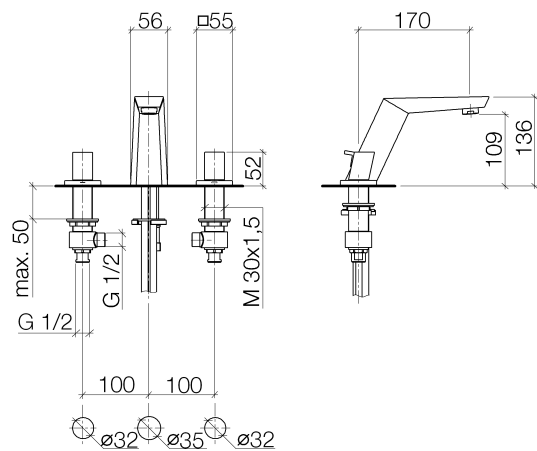

Product specifications

- low lead compliant
- Spout on left, handle arrangement asymmetrical

Surfaces

- chrome 20713730-000010
- champagne 20713730-470010

Exploded assembly drawing

Order quantity

No.	Article number	Name	Installation quantity
1	04207330180ff	pull-rod	1
2	092073301ff	handle	1
3	093109080ff	pull-rod	1
4	09117303110ff	casing	1
5	0431200391090	plug	1
6	90230111803ff	aerator	1
7	0430040190090	hose	2
8	09141016690	seal	1
9	09240423390	plug	1
10	092773003ff	rosette	1
11	0417110455290	side panel	1
12	9090031520090	top	1
13	0430110387090	fixing set	1
14	09311101290	pin	1
15	092073001ff	handle	2
16	09121200290	fixing cap	2
17	09311100790	pin	2
18	092773002ff	rosette	1
19	09141006090	seal	2
20	09141502090	ring	2
21	09233002390	nut	2
22	092906107ff	spindle	2
23	0417110455390	side panel	1
24	9090031530090	top	1
25	0423100327890	fixing set	2
26	0417110231090	distributor	2
27	04110102300ff	pop-up waste	1
28	09301105990	disc	2
29	09231001290	nut	2

Bath & Spa

SUPERNOVA Three-hole lavatory mixer with individual flanges

Article number: 20713730