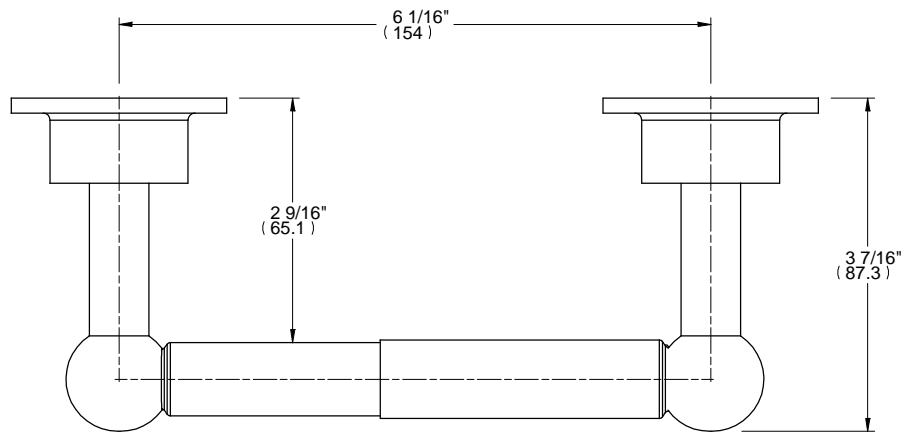

L1

ALTMANS RESERVES THE RIGHT TO MODIFY AND CHANGE SPECIFICATIONS AT ANY TIME. PLEASE VERIFY DIMENSIONS PRIOR TO INSTALLATION.

Features

- Available in All Finishes
- Brass Construction
- Wall Mounted Accessory

Through-Hole Specifications

DIMENSIONS SHOWN TO NEAREST 1/16"