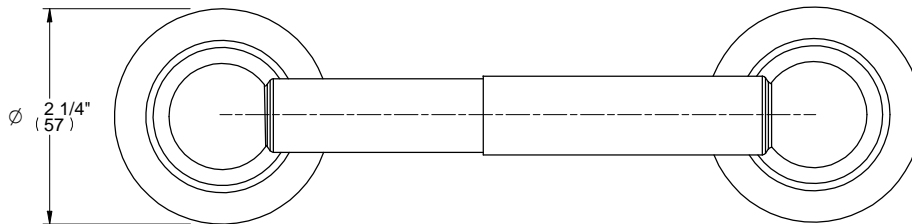

L1

ALTMANS RESERVES THE RIGHT TO MODIFY AND CHANGE SPECIFICATIONS AT ANY TIME. PLEASE VERIFY DIMENSIONS PRIOR TO INSTALLATION.

Features

- Available in All Finishes
- Brass Construction
- Wall Mounted Accessory

Through-Hole Specifications

DIMENSIONS SHOWN TO NEAREST 1/16"