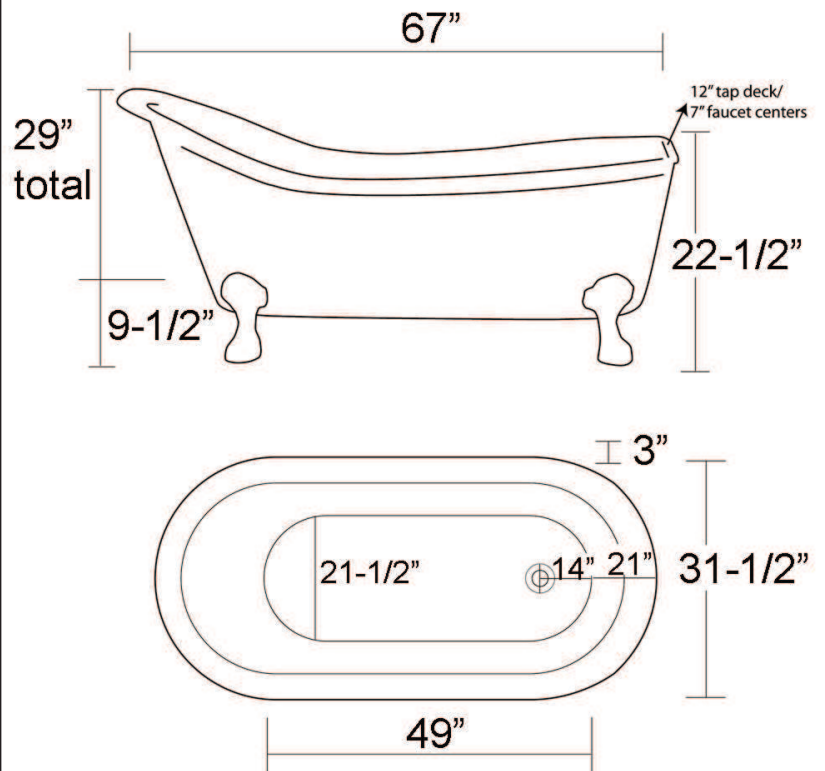

**LAWFORD  
COPPER  
SLIPPER TUB**

Cat. No.  
COTS7H67

L: 67"  
W: 31 1/2"  
H: 29" and 22 1/2" from floor

Rim: 3" W  
Overflow hole: 1 3/4"  
Overflow: 20" from floor  
Water depth: 16" to overflow

The following is recommended for COTS7H67 tubs with deck holes:

- Rim mounted faucet: **Part# 4601**
- Straight bath supplies: **Part# 5577**
- Leg tub drain: **Part# 5599**

Gallon Capacity: 73  
Shipping Weight: 323 lbs.  
Empty Weight: 98 lbs.  
Filled Weight: 708 lbs.

**Features:**

- ▶ Made of 16 gauge copper  
(Copper is a living finish and will patina over time)
- ▶ Smooth antique copper inside and out
- ▶ 7" centers on tub deck
- ▶ Hand polished
- ▶ Slipper
- ▶ Includes solid copper claw feet

**Tub Finishes:**

**SAC** Smooth Antique Copper

Dimensions and specifications subject to change without notice.