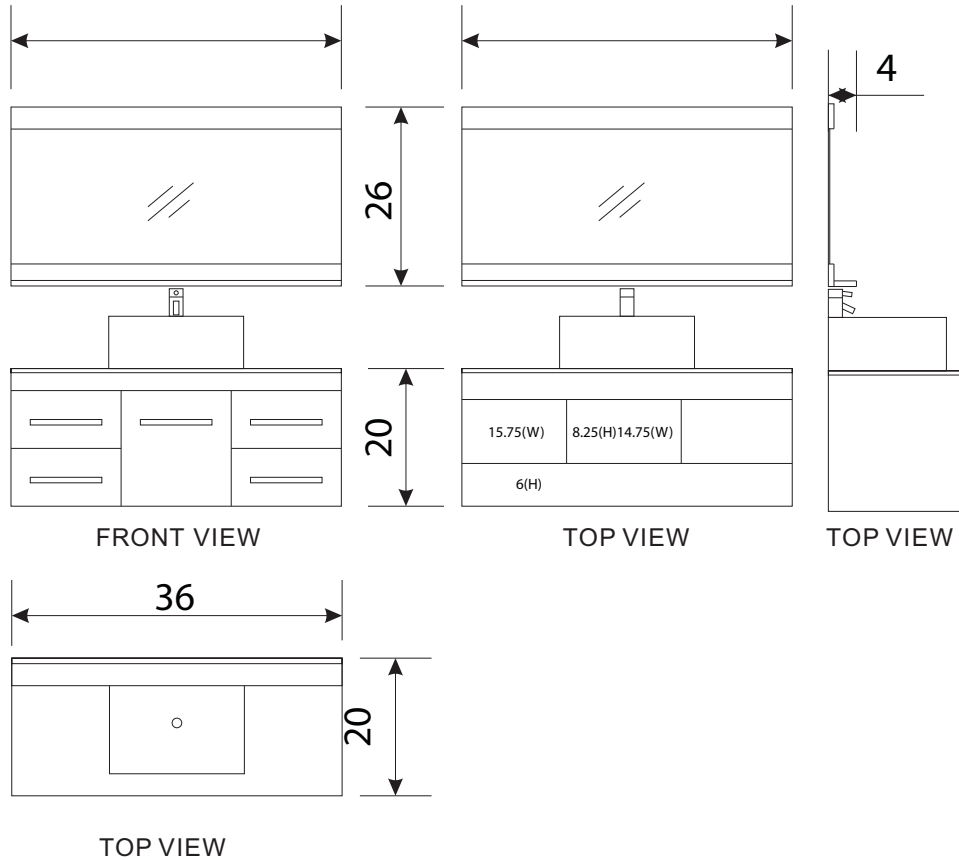

DEC1100A-36 Madrid 36" Single Sink - Wall Mount Vanity Set

Design Element™
Bath Furniture

The Madrid Collection

The Madrid 36" Vanity set is elegantly constructed of solid oak wood. The tempered glass counter tops natural aqua color brings a clean and contemporary look to any bathroom. Seated at the base of the ceramic designer sink is a chrome finished pop up drain designed for easy one touch draining. A full size mirror with matching espresso accent shelving is included. Built into the vanity are four drawers and a soft closing cabinet. The Madrid Bathroom Vanity is designed as a center piece to awe-inspire the eye without sacrificing quality, functionality or durability.

Madrid 36" Wall-Mount Single Vessel Sink Vanity

DEC1100A-36 Product Features

- Solid Hardwood Construction
- Espresso Finish
- Tempered Glass Countertop
- Porcelain Square Designer Sink with Overflow
- Matching Mirror with Shelf
- Chrome Pop-Up Drain
- Soft-Closing Single-Door Cabinet
- Four Functional Pull-Out Drawers
- Satin Nickel Finish Hardware
- Size: 36"W x 19.75"D x 26"H

Related Product

- Portland 72" Double Sink Vanity Set (DEC071B)
- Portland 72" Double Sink Vanity Set (DEC071B-W)
- Portland 61" Double Sink Vanity Set (DEC004)
- Portland 61" Double Sink Vanity Set (DEC071A)
- Modena 61" Double Sink Vanity Set (DEC005)
- Madrid 36" Single Sink - Wall Mount Vanity Set (DEC1100A-36)
- Madrid 30" Single Sink Vanity Set (DEC1100A-30)
- Elton 30" Single Sink Wall-Mount Vanity (DEC071D)
- Elton 24" Single Sink - Wall Mount Vanity Set (DEC071C-G)
- Elton 24" Single Sink - Wall Mount Vanity Set (DEC071C-W)