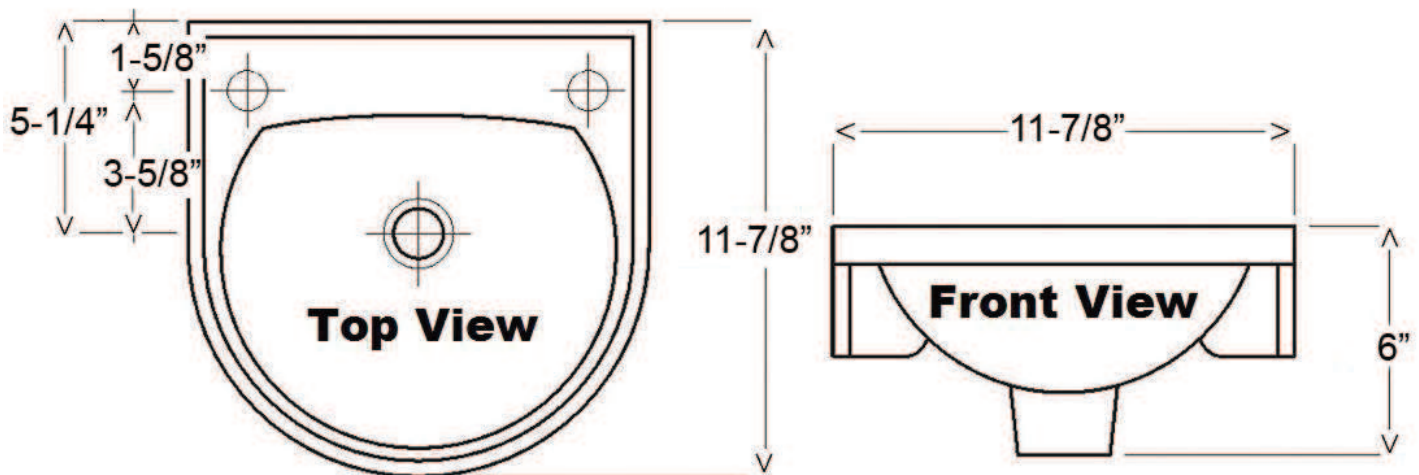

ROSANNA BASIN

Cat. No.
4-521

Faucet not included

W: 11 7/8"

D: 11 7/8"

H: 6"

Flange: 3 1/8" x 1 5/8" deep

Features:

- ▶ Wall hung basin
- ▶ Made of Vitreous China
- ▶ Petite for small spaces
- ▶ 1-hole on Right, Standard
- ▶ Holes Can be Drilled on Left for \$20 (Will Have 2 Holes)
- ▶ Traditional Style
- ▶ Mounting Hardware Included

Colors:

WH White
BQ Bisque
BL Black

Meets or exceeds the following specifications: ASME A112.19.2, 2008 and CSA B45.1-08 for ceramic plumbing fixtures.

Interior Dimensions:

Basin Interior: 9 3/4" x 8 1/4"

Basin Depth: 4 3/8"

Spout hole: 1 3/8"

Dimensions of fixture are nominal and may vary within the range of tolerances established by ASME Standard A112.19.2. Dimensions and specifications subject to change without notice.