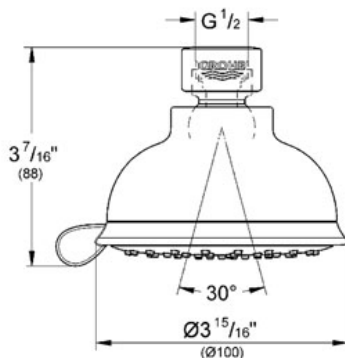

Product Description: Shower Head 2 sprays

Standard Specification:

- GROHE StarLight® finish
- GROHE DreamSpray® perfect spray pattern
- GROHE EcoJoy® technology for less water and perfect flow
- SpeedClean anti-lime system
- Inner WaterGuide for a longer life
- Suitable for instantaneous heater
- Handshower (4")
- Rotating ball joint $\pm 15^\circ$
- GROHE Rain O2, Rain
- Min. recommended pressure 14.5 PSI
- Max Flow Rate 1.75 gpm (6.6 L/min)