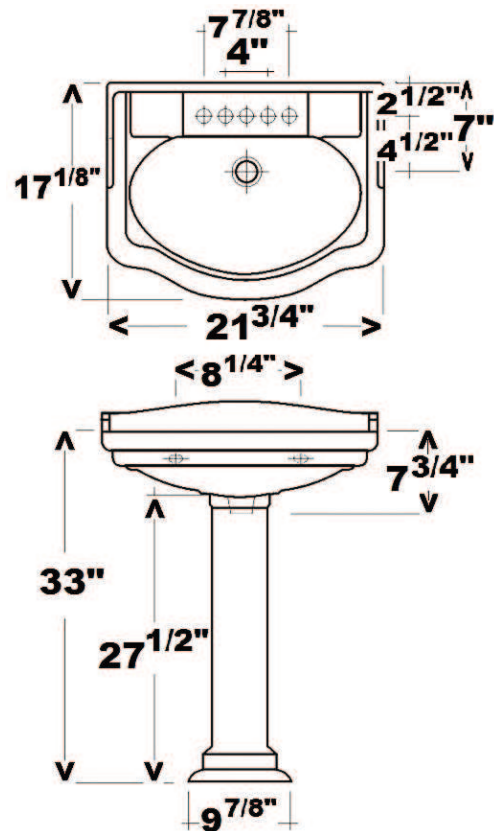

STANFORD 550 PEDESTAL LAVATORY

Cat. No.
3-86X

Faucet not included

W: 21 3/4"
D: 17 1/8"
Total Height: 35 1/2"
Height to top of the sink: 33"
Flange: 1 5/8"

Interior Dimensions:

Basin Interior: 17 3/4" x 10"
Basin Depth: 6"
Mount bolts height: 31 1/8"
Mount holes cc: 8 1/4"
Faucet and spout holes: 1 1/8"(4")
1 3/8"(8")

Features:

- ▶ Made of Vitreous China
- ▶ Available for 4" CC or 8" Widespread
- ▶ Can be Installed Using Toggle or Molly Bolts (not included)
- ▶ Overflow

*For ease of installation, order one of the following:

Dimensions of fixture are nominal and may vary within the range of tolerances established by ASME Standard A112.19.2-2008. Dimensions and specifications subject to change without notice.