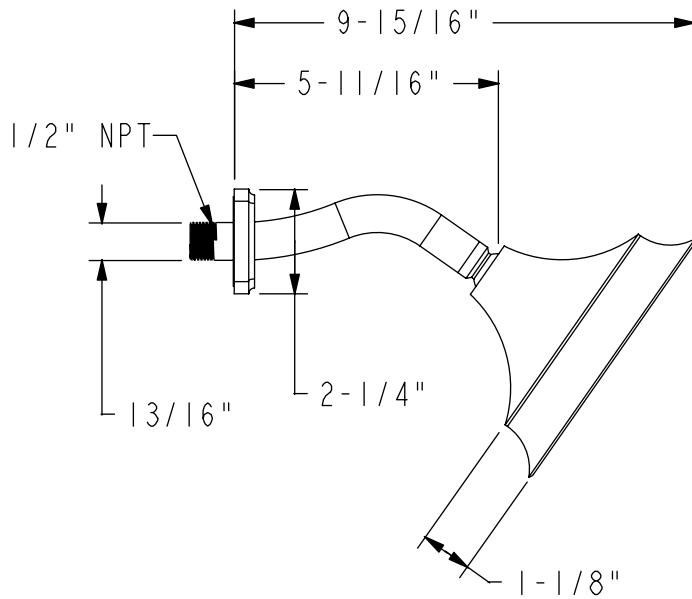

All measurements in inches

Image NOT to Scale

We reserve the right to make revisions without notice in the design of fixtures or in packaging unless this right has specifically been waived at the time the order is accepted.

This product meets ANSI/NSF Standard 61, Sect. 9, Safe Drinking Water Act - Lead Content and Leaching

MANUFACTURED :: CALIFORNIA, US (CNC) COMPUTER NUMERIC CONTROL

MATERIAL :: SOLID BRASS

WEIGHT(LBS.) ::