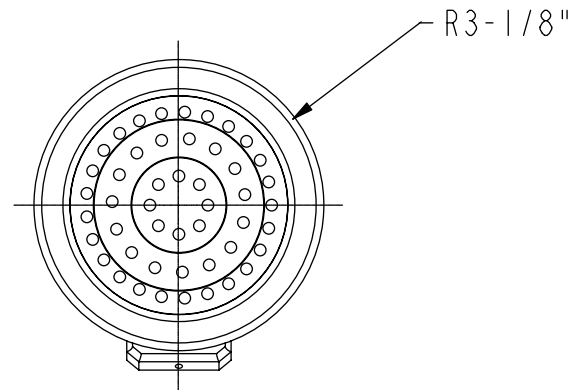

All measurements in inches

Image NOT to Scale

We reserve the right to make revisions without notice in the design of fixtures or in packaging unless this right has specifically been waived at the time the order is accepted.

This product meets ANSI/NSF Standard 61, Sect. 9, Safe Drinking Water Act - Lead Content and Leaching

MANUFACTURED :: CALIFORNIA, US (CNC) COMPUTER NUMERIC CONTROL

MATERIAL :: SOLID BRASS

WEIGHT(LBS.) ::