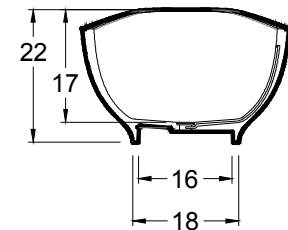

Codes and Compliance

ANSI Z124.1.2-2005

Optional Accessories

Waste & Overflow trim - Satin Nickel Upgrade $150 List

General Information

- The bath must be secured to the floor by applying a bead of silicone around the base (which can be cut in future should there be a need for access to the plumbing).
- Installation must be carried out according to the manufacturer instructions

Freight Rates

To Distributor: $195 (Net)

Residential Delivery: Add $200 (Net)

Note: All freight rates are based on shipments within the contiguous United States. Any shipment outside of the contiguous United States will be shipped freight collect. A surcharge may be added to invoices to cover dramatic fluctuations in fuel prices.

Always check www.americh.com for current specifications