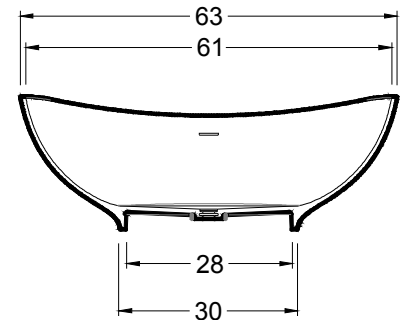

Material & Colors

Mineral Cast Solid Surface

Bathtub Description

RC2203-GW: Glossy White

RC2203-MW: Matte White

63" x 34" x 22" (1590 x 873 x 559 mm)

Weight of tub– 265 lb (120 kg)

Capacity – 52 gallons (197 liters)