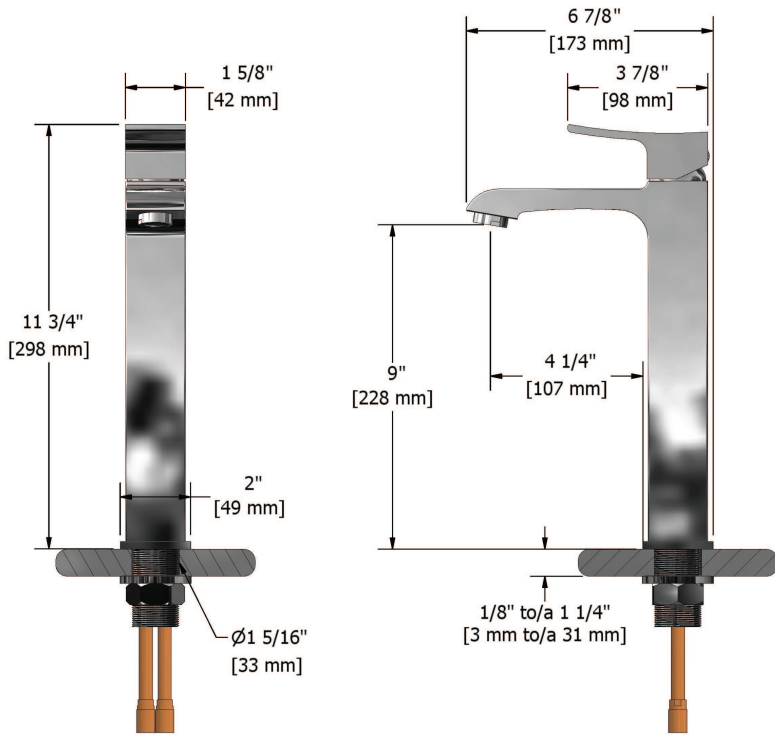

Single hole lavatory faucet
ZL01XX

Specifications

Descriptions

- Ceramic cartridge
- 3/8" speedway compression
- No drain

Available colors

- C : Chrome
- BN : Brushed nickel (PVD)

Available flows

- 5.7 L/min, 1.5 gpm (US) 60psi
- 1.9 L/min, 0.5 gpm (US) 60psi (**ZL01XX-05**)
- 3.7 L/min, 1 gpm (US) 60psi (**ZL01XX-10**)

Cartridges

- 401-072

Certifications

- CSA B125.1
- NSF61
- ASME A112.18.1
- CMR248 Approval

Sizes, models and finishes may differ from thoses presented.

Warranty

The Riobel inc. product carries a limited LIFETIME warranty on the finish Chrome, Gold (PVD), Brushed nickel (PVD), Night brushed (PVD), Polished nickel (PVD) and all working parts and is guaranteed from the initial date of purchase against all manufacturing defects. Other finished 1 year.