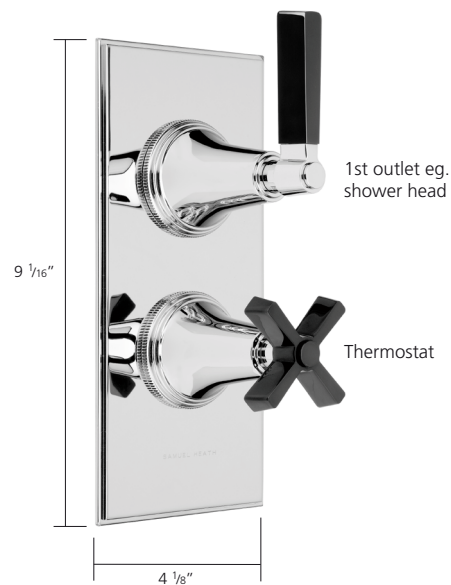

V604-TMB

Trim set for V604-AIS
Requires V604-AIS

Projection: Max $3\frac{15}{16}$ "

Options: V607 Flow control

Gloss black chrome cross top and lever

Finishes: Chrome, Polished nickel,
Stainless steel finish, Antique gold