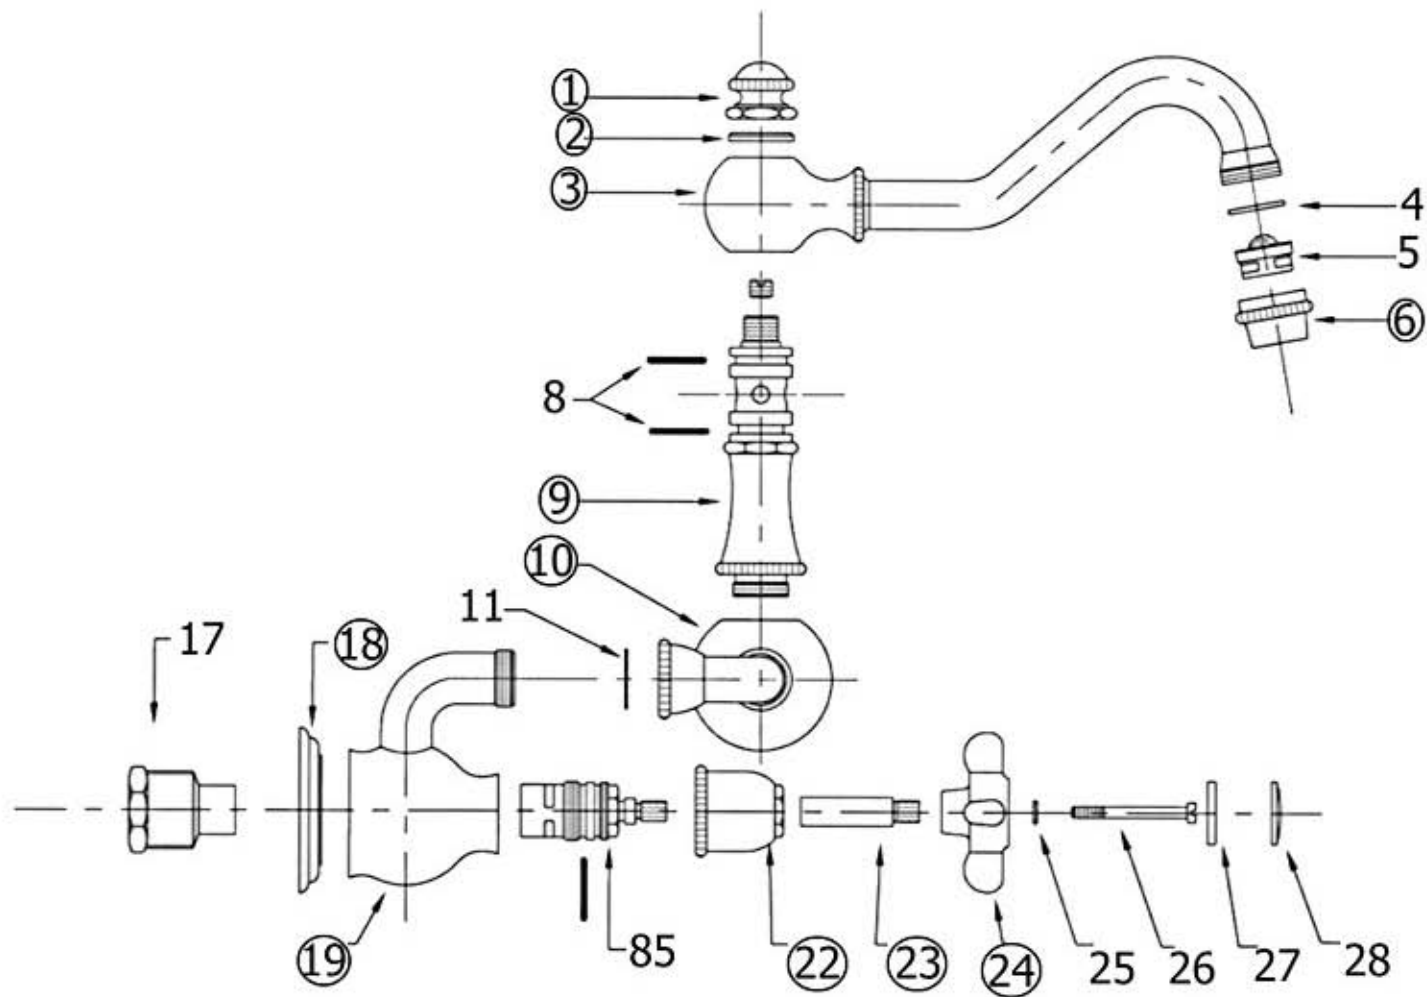

3004 - 'Royale' Two Hole Set Wall Mounted

Part #	Description
01	Top Knob
02	Finished Washer
03	Spout
04	Spout Washer
05	Aerator Filter
06	Aerator Cover
08	Rubber O-rings
09	Body
10	Bridge Union
11	Fiber Washer
17	1/2" Female Connection
18	Wall Escutcheon
19	Valve Body with Elbow
22	Bell Escutcheon
23	Handle Stem
24	Cross Handle
25	Handle Washer
26	Handle Screw
27	Double Sided Adhesive
28	Ceramic Insert
85	Royale Cartridge

Technical Information

- Flow rate is 2.2 GPM
- 1/2" female connections
- Swiveling spout
- Center holes adjustable 6" – 8"
- Available finishes are Polished Chrome(48), SoliBrass(49), Polished Brass(55), Polished Nickel(56), Brushed Nickel(57), Satin Nickel(60), Weathered Brass(70)
- Please see cleaning instructions for finish care and maintenance information.

Please follow example when ordering parts for 'Royale' Two Hole Set.

- To order part#22 – **Bell Escutcheon**
 - 9300422xx
- Please substitute finish number needed in place of xx.
- To order a part that is not finished use 00

3004 - 'Royale' Two Hole Set Wall Mounted

3004 - 'Royale' Two Hole Set Wall Mounted

○ - Finished Pieces