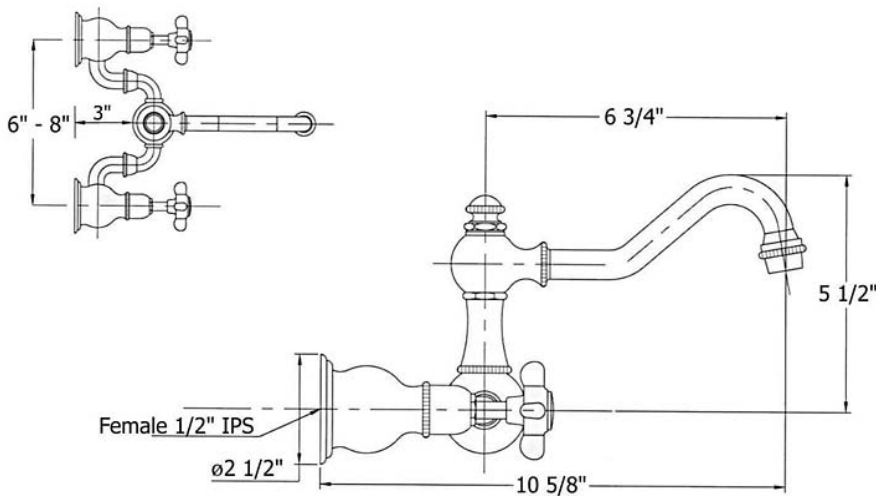

3004 - 'Royale' Two Hole Set Wall Mounted

Part #	Description
01	Top Knob
02	Finished Washer
03	Spout
04	Spout Washer
05	Aerator Filter
06	Aerator Cover
08	Rubber O-rings
09	Body
10	Bridge Union
11	Fiber Washer
17	1/2" Female Connection
18	Wall Escutcheon
19	Valve Body with Elbow
22	Bell Escutcheon
23	Handle Stem
24	Cross Handle
25	Handle Washer
26	Handle Screw
27	Double Sided Adhesive
28	Ceramic Insert
85	Royale Cartridge

Technical Information

- Flow rate is 2.2 GPM
- 1/2" female connections
- Swiveling spout
- Center holes adjustable 6" – 8"
- Available finishes are Polished Chrome(48), SoliBrass(49), Polished Brass(55), Polished Nickel(56), Brushed Nickel(57), Satin Nickel(60), Weathered Brass(70)
- Please see cleaning instructions for finish care and maintenance information.

Please follow example when ordering parts for 'Royale' Two Hole Set.

- To order part#22 – **Bell Escutcheon**
 - 9300422xx
- Please substitute finish number needed in place of xx.
- To order a part that is not finished use 00

3004 - 'Royale' Two Hole Set Wall Mounted

3004 - 'Royale' Two Hole Set Wall Mounted

○ - Finished Pieces