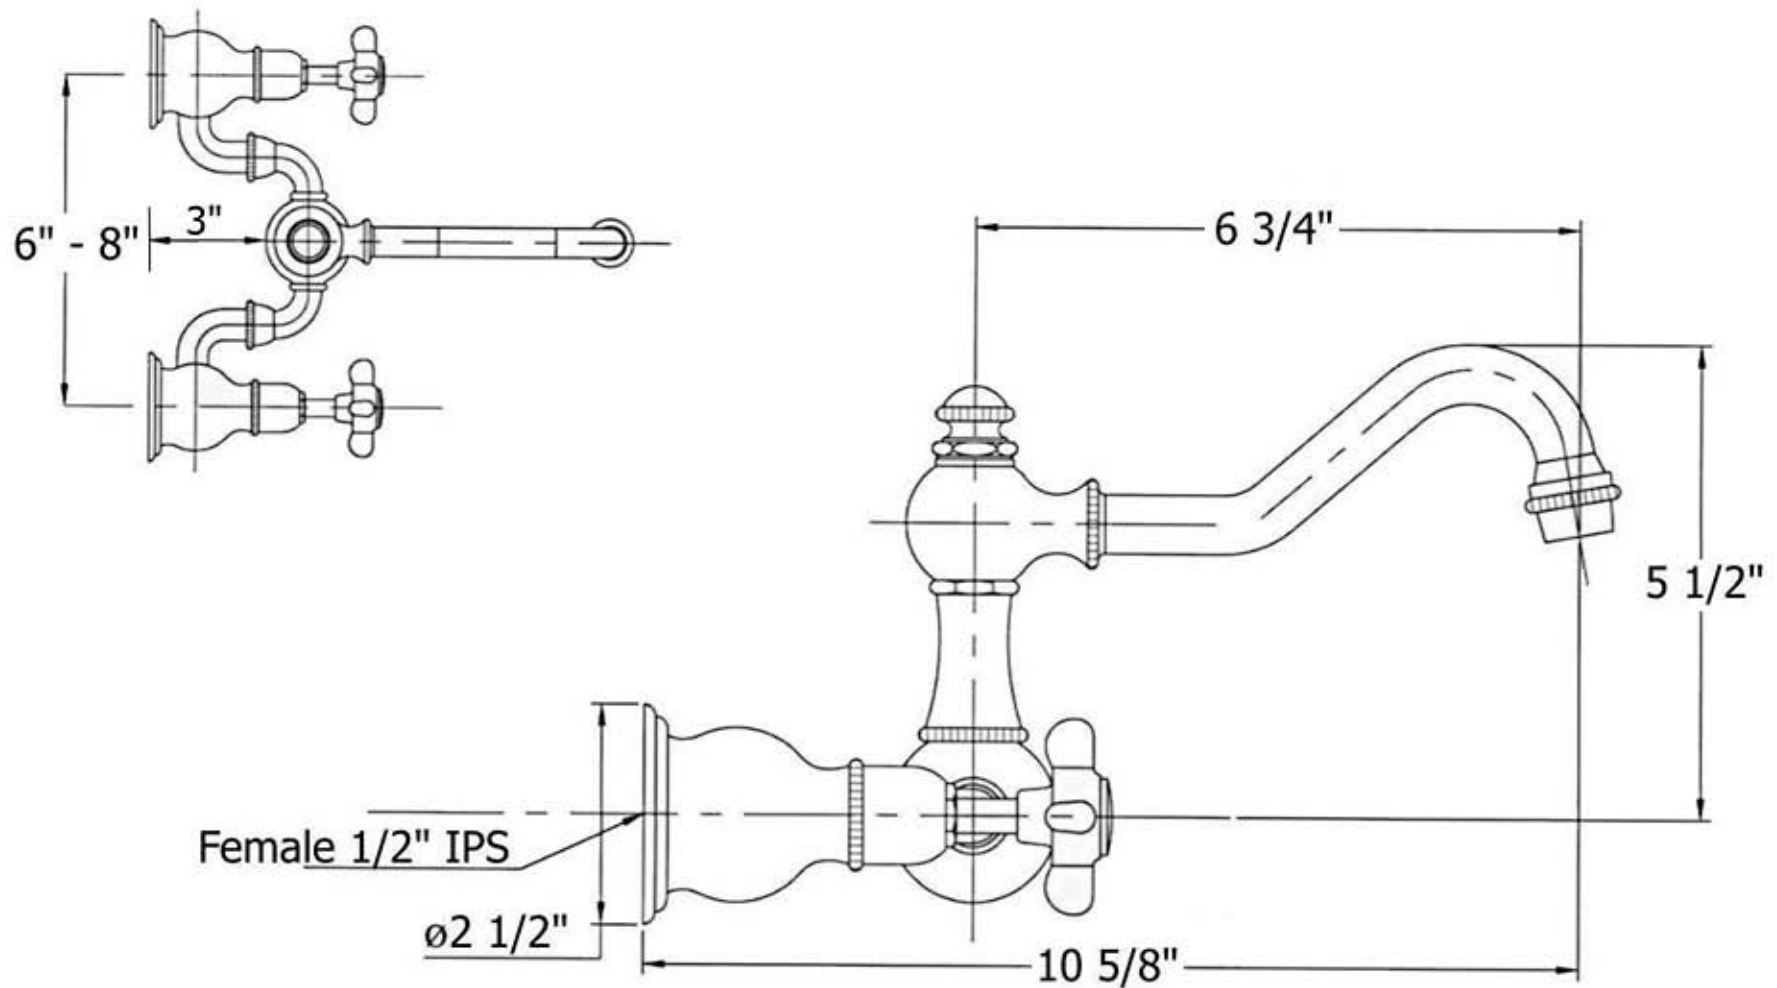

3004 - 'Royale' Two Hole Set Wall Mounted