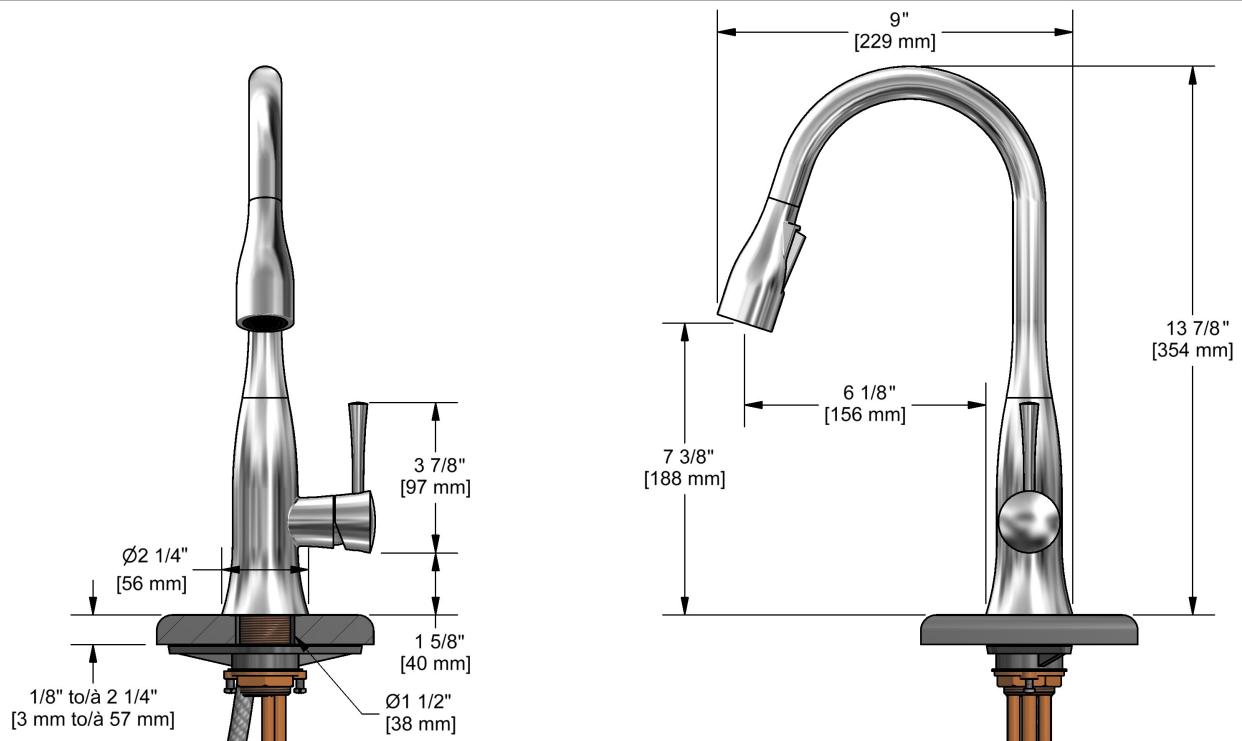

Edge prep sink kitchen faucet with spray
ED601XX

Specifications

Descriptions

- Ceramic cartridge
- 3/8" speedway compression
- 2-jet pull-down spray
- Polypropylene and polyester aluminium hose with integrated swivel

Available colors

- C : Chrome
- SS : Stainless steel (PVD)

Available flows

- 8.3 L/min, 2.2 gpm (US) 60psi

Cartridges

- 401-039

Certifications

- CSA B125.1
- NSF61
- ASME A112.18.1
- CMR248 Approval