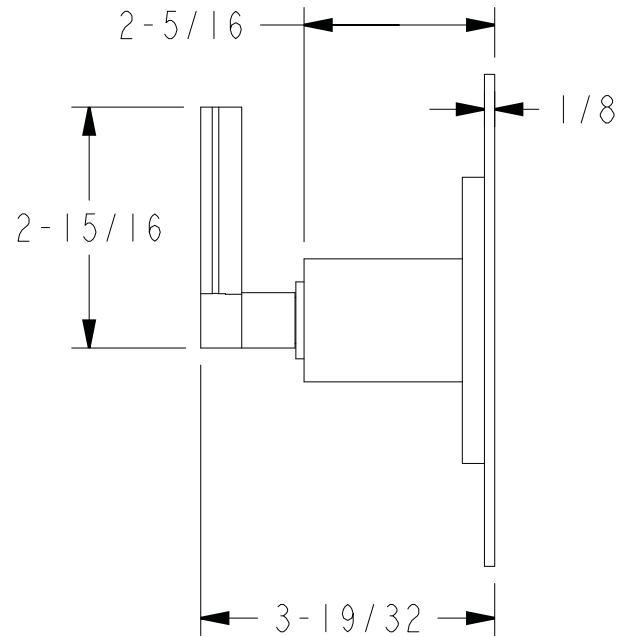

All measurements in inches

* Requires separate volume control

Image NOT to Scale

We reserve the right to make revisions without notice in the design of fixtures or in packaging unless this right has specifically been waived at the time the order is accepted.

This product meets ANSI/NSF Standard 61, Sect. 9,
Safe Drinking Water Act - Lead Content and Leaching

MANUFACTURED :: CALIFORNIA, US (CNC) COMPUTER NUMERIC CONTROL

MATERIAL :: SOLID BRASS

WEIGHT(LBS.) ::