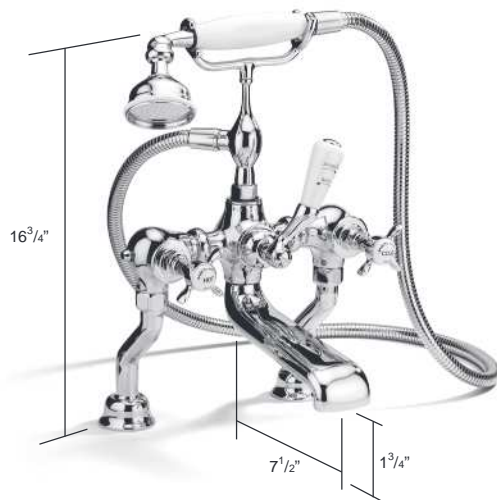

VAC36-DA

$\frac{3}{4}$ " 2 Hole deck mounted bathtub filler
with hand shower, adjustable centers

Finishes:	Chrome, Polished Nickel
Feeds:	$\frac{3}{4}$ "
Max drill hole Ø:	$1\frac{9}{16}$ "

If required on standpipes please order adaptor,
V230/ADAPXX (supplied free of charge)