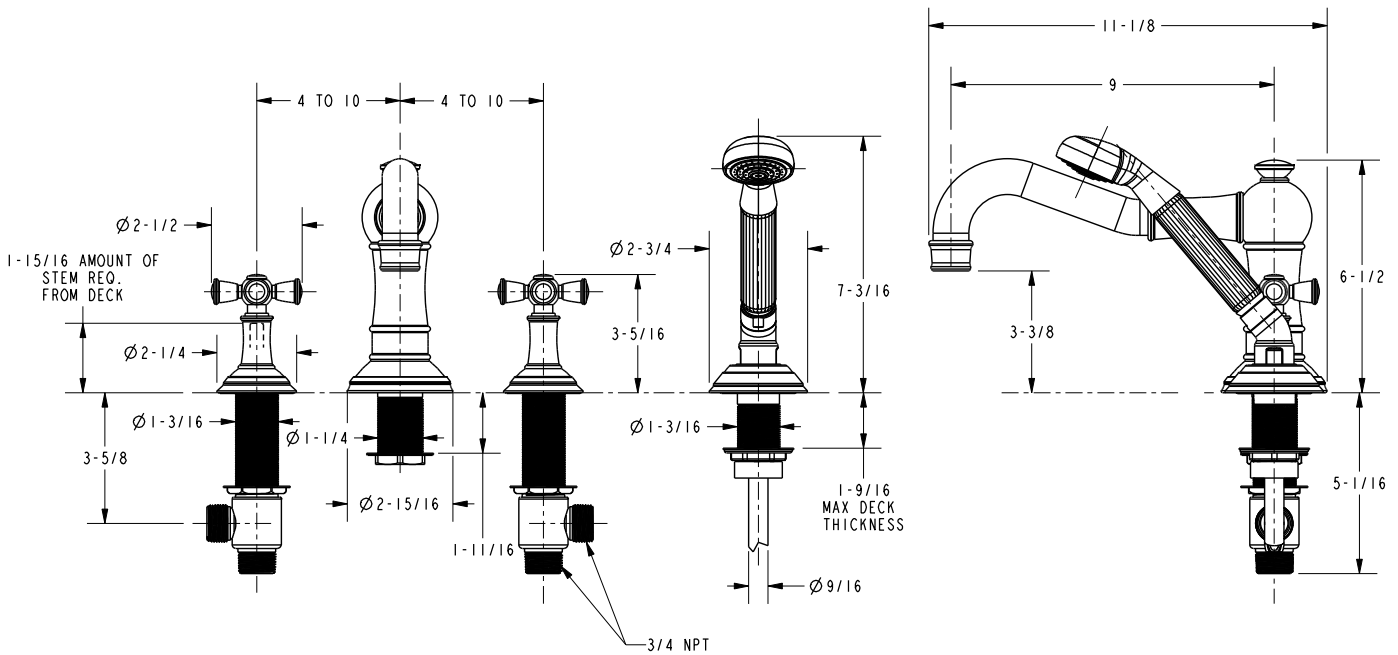

3-2467

Product Dimensions (units are in inches)

Jacobean Roman Tub with Handshower Deck Trim 3-2467

page 2 of 2 spec_3-2467

NEWPORT BRASS
Flawless Beauty. From Faucet to Finish.™

t: 949.417.5207 | www.newportbrass.com

©2011 Brasstech, Inc.