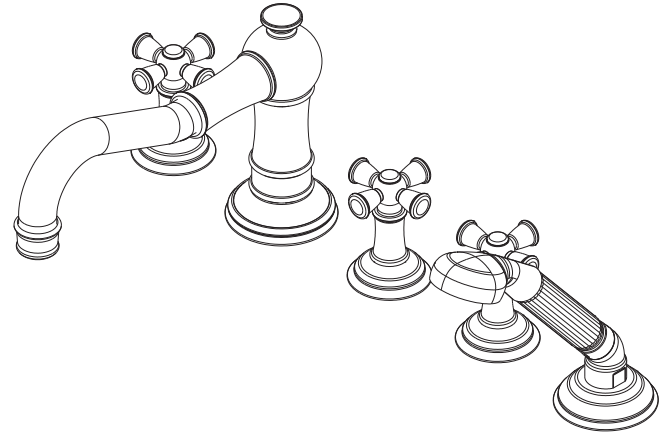

JACOBEEAN

Roman Tub with Handshower Deck Trim

3-2467

Features

- Solid brass construction
- ADA compliant traditional cross handles
- 3-3/8" (8.6 cm) spout height at outlet
- 9" (22.9 cm) spout reach (c-c)
- Intended for use with Newport Brass rough valve kit (Required Accessory) which incorporates the following:
  - Brass valve bodies and quick-connect spout fitting
  - Quarter-turn washerless ceramic disc 3/4" valve cartridges
  - Diverter valve and hoses as needed for handshower

Codes / Standards Compliance

Meets or exceeds the following at date of manufacture:

- ASME A112.18.1/CSA B125.1
- IAPMO/cUPC
- IPC
- ADA
- ICC/ANSI A117.1
- Energy Policy Act of 1992
- EPA Watersense
- All applicable US Federal and State material regulations

Colors / Finishes

- 15: Polished Nickel
- 15S: Satin Nickel
- 26: Polished Chrome
- 10B: Oil Rubbed Bronze
- Other: Refer to the Newport Brass catalog for additional color/finish options.

Specified Model

Model	Description	Colors / Finishes
3-2467	Roman Tub with Handshower Deck Trim	☐ 15 ☐ 15S ☐ 26 ☐ 10B ☐ Other

Required Accessory:

Trim, above, and Rough Valve Kit, below, must both be specified.

Application	Roman Tub			Roman Tub with Handshower					
	Hot Valve	Cold Valve	Spout Quick-Connect Fitting	Hot Valve	Cold Valve	Spout Quick-Connect Fitting	Poly-Braided Hose	Handshower Diverter	H/S Flange Hardware
Inlet/Outlet Size	3/4"	3/4"	3/4"	3/4"	3/4"	3/4"	1/2"	3/4" / 1/2"	-
Part Number	☐ 1-502			☐ 1-503					
Image									

Product Specification:

Add "Color / Finish" suffix to Tub Deck Trim model number, below.

The Roman Tub with Handshower Deck Trim shall be made of solid brass construction. Roman Tub with Handshower Deck Trim shall incorporate ADA compliant traditional cross handles. Product shall incorporate a 3-3/8" (8.6 cm) spout height at outlet and a 9" (22.9 cm) spout reach (c-c). Rough valve kit shall incorporate brass valve bodies with quarter-turn washerless ceramic disc 3/4" valve cartridges, a quick-connect spout fitting and a diverter valve with hoses as needed for handshower. Roman Tub with Handshower Deck Trim shall be Newport Brass Model 3-2467/____ and Newport Brass rough valve kit shall be 1-503.