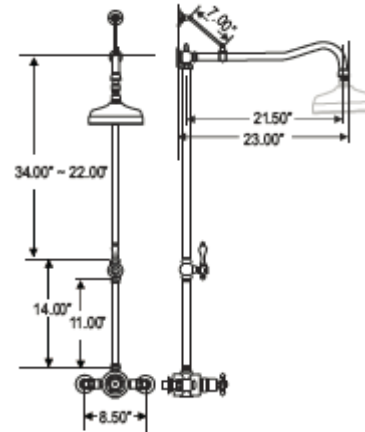

ALTMANS RESERVES THE RIGHT TO
MODIFY AND CHANGE SPECIFICATIONS
AT ANY TIME. PLEASE VERIFY DIMEN-
SIONS PRIOR TO INSTALLATION

Color/Finishes

- Polished Chrome, PVD Satin Nickel
- Refer to pricelist for other finishes.

Features and Benefits

- Brass Construction
- Water Inlet 1/2" Copper Compression