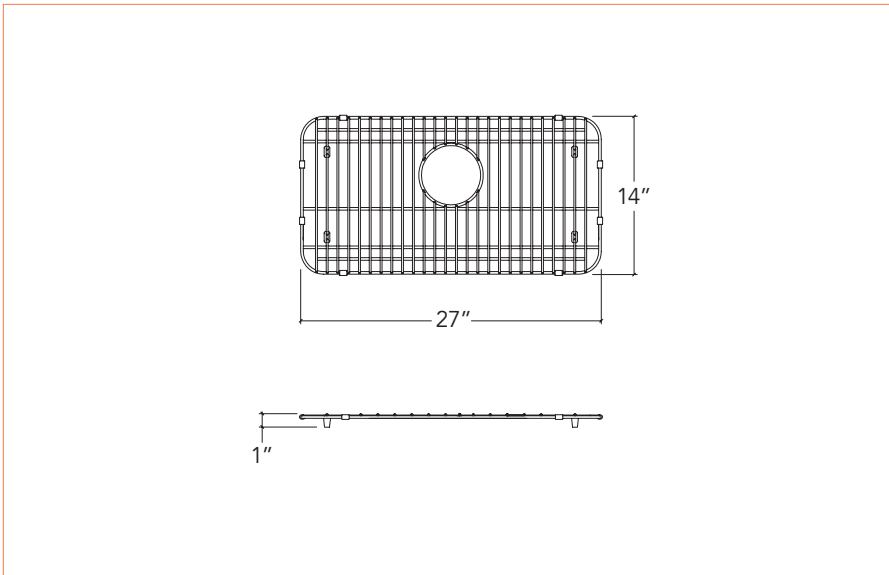

## E-G

**Grid**  
for embossed kitchen sink

**IE-G-2916**

**Installation**

N/A

**Bowl**

29" × 16"

**Overall**

27" × 14" × 1"

**Cabinet**

N/A

**Drain**

Ø 3 1/2"

**Packaging**

TBD

**Features and earnings**