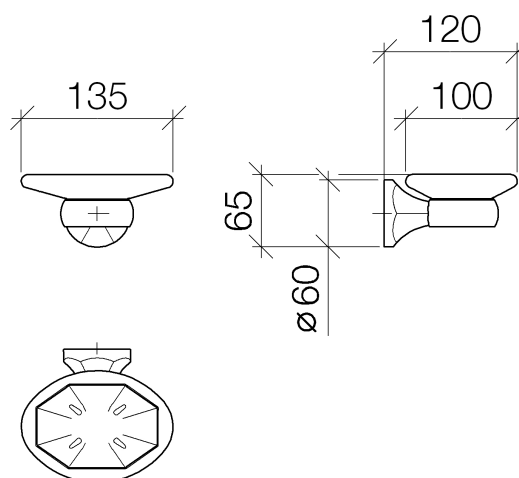

Product specifications

- Crystal soap dish
- Diameter 3 7/8"
- Height 2 1/2"
- Flange \varnothing 2 3/8"
- 4 3/4" projection

Surfaces

- chrome 83410360-00
- chrome 83410360-00
- matt platinum 83410360-06
- matt platinum 83410360-06
- platinum 83410360-08
- platinum 83410360-08
- brass 83410360-09
- brass 83410360-09

Exploded assembly drawing

Order quantity

No.	Article number	Name	Installation quantity
1	08900100484	dish	1
2	08281050091	ring	1
3	081720604ff	holder	1
4	09311114490	pin	1
5	081736506ff	holder	1
6	09303009190	screw	1
7	0517207080090	fixing set	1