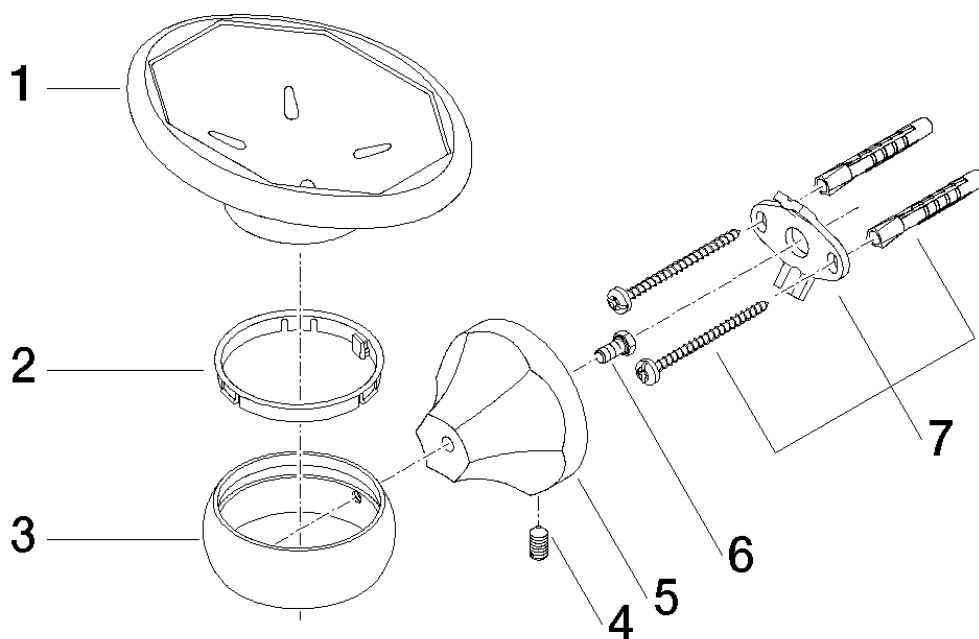

Product specifications

- Crystal soap dish
- Diameter 3 7/8"
- Height 2 1/2"
- Flange \varnothing 2 3/8"
- 4 3/4" projection

Surfaces

- chrome 83410360-00
- chrome 83410360-00
- matt platinum 83410360-06
- matt platinum 83410360-06
- platinum 83410360-08
- platinum 83410360-08
- brass 83410360-09
- brass 83410360-09

Exploded assembly drawing

Order quantity

No.	Article number	Name	Installation quantity
1	08900100484	dish	1
2	08281050091	ring	1
3	081720604ff	holder	1
4	09311114490	pin	1
5	081736506ff	holder	1
6	09303009190	screw	1
7	0517207080090	fixing set	1