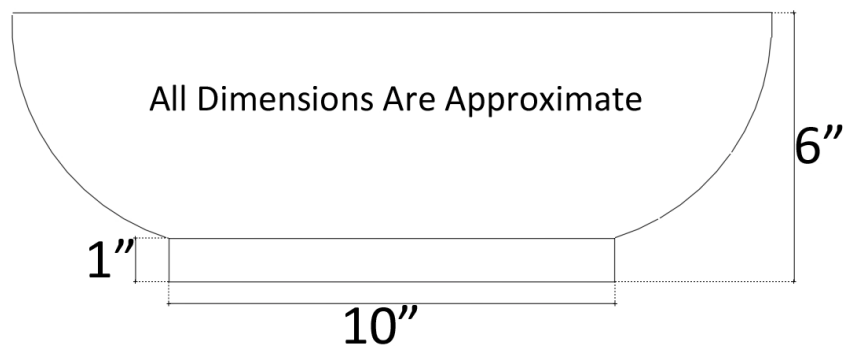

Available Drains:

- **D004** Grid Strainer
- **D005** Lift and Turn
- **D101-** Decorative Drains
- **D604**

DIMENSIONS WILL VARY. DO NOT use this sheet as a guide for countertop cuts.