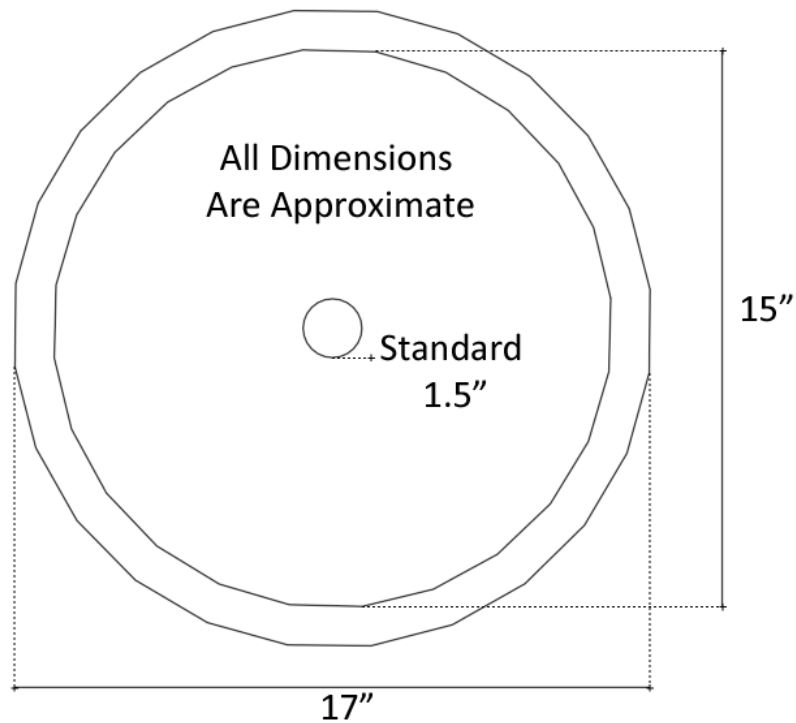

Available Drains:

- **D004** Grid Strainer
- **D005** Lift and Turn
- **D101-** Decorative Drains
- **D604**

DIMENSIONS WILL VARY. DO NOT use this sheet as a guide for countertop cuts.