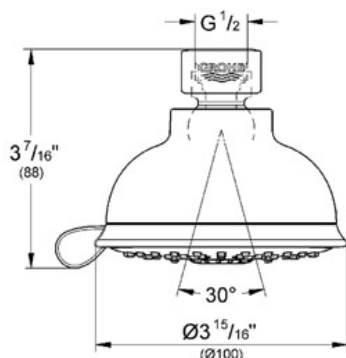

GROHE America, Inc | 200 North Gary Avenue, Suite G, Roselle, IL 60172
Phone: +1 (800) 444-7643 | Fax: +1 (800) 225-2778 | us-customerservice@grohe.com