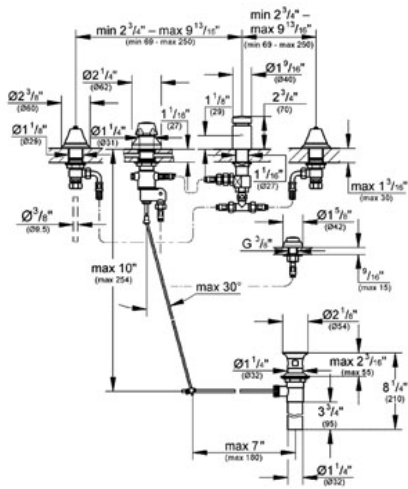

SEABURY
3-Hole Bidet Mixer
MODEL # 24020

Pure Freude an Wasser

GROHE America, Inc | 200 North Gary Avenue, Suite G, Roselle, IL 60172
Phone: +1 (800) 444-7643 | Fax: +1 (800) 225-2778 | us-customerservice@grohe.com

Product Description:
3-Hole Bidet Mixer

Standard Specification:

- GROHE StarLight® finish
- Handles sold separately
- Rim flush/bidet spray
- With anti-siphon device
- Pressure resistant flexible connection hoses
- For Seabury cross and lever handles (18 731 / 18 732)

Applicable Codes & Standards:

- Energy Policy Act of 1992
- ASME A112.18.1/CSA B125.1

Color:

- 24020 000 chrome
- 24020 BE0 Sterling inf
- 24020 EN0 Brushed Nickel
- 24020 ZB0 Oil Rubbed Bronze