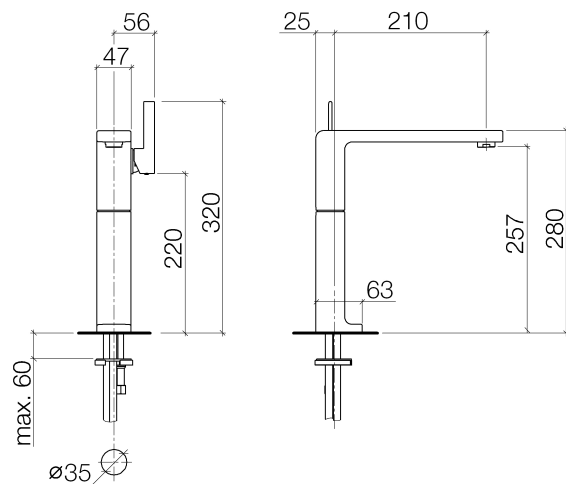

Product specifications

- **8 1/2" projection**
- M 24 x 1 aerator – male thread
- Total height 12 5/8"
- Height to aerator/spout outlet 10"
- Ceramic disc cartridge
- 2x M 10 x 1 screw-in high pressure hose (23 5/8")
- Water flow rate limited to max. 1.5 gpm
- low lead compliant

[ADA]

Surfaces

- | | |
|-----------------|-----------------|
| • chrome | 33534710-000010 |
| • chrome | 33534710-000010 |
| • matt platinum | 33534710-060010 |
| • matt platinum | 33534710-060010 |

Exploded assembly drawing

Order quantity

No.	Article number	Name	Installation quantity
1	09197102810ff	spout	1
2	09311111190	pin	1
3	0918400951090	sleeve	1
4	09141013790	seal	2
5	90150504100ff	cartridge	1
6	092071040ff	handle	1
7	09311103090	pin	1
8	09312001790	plug	1
9	90230111803ff	aerator	1
10	09311104090	pin	1
11	091971029ff	casing	1
12	0430040170090	hose	2
13	09311109590	pin	1
14	09231002390	nut	1
15	0430110387590	fixing set	1
16	04240422200ff	adaptor	2
17	04233003101-07	threaded connector	2
18	09240422210ff	adaptor	2