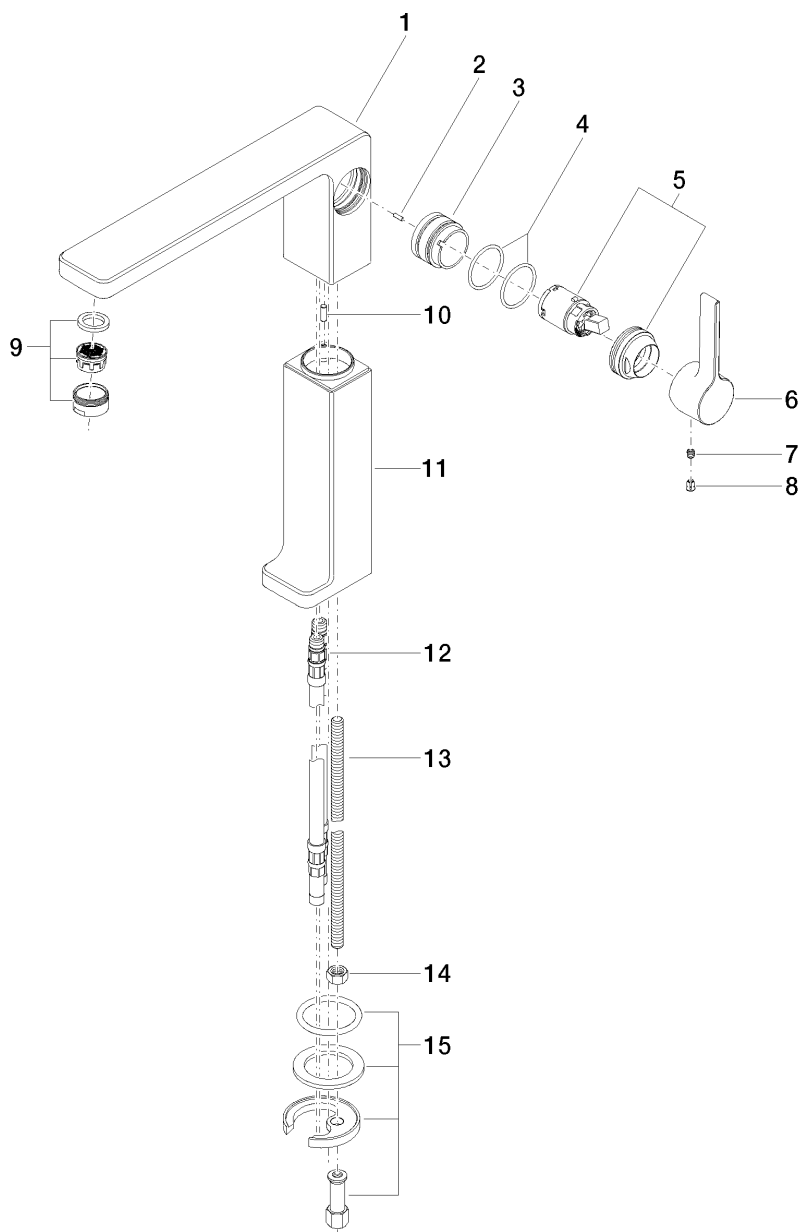

Product specifications

- **8 1/2" projection**
- M 24 x 1 aerator – male thread
- Total height 12 5/8"
- Height to aerator/spout outlet 10"
- Ceramic disc cartridge
- 2x M 10 x 1 screw-in high pressure hose (23 5/8")
- Water flow rate limited to max. 1.5 gpm
- low lead compliant

[ADA]

Surfaces

- | | |
|-----------------|-----------------|
| • chrome | 33534710-000010 |
| • chrome | 33534710-000010 |
| • matt platinum | 33534710-060010 |
| • matt platinum | 33534710-060010 |

Exploded assembly drawing

Order quantity

No.	Article number	Name	Installation quantity
1	09197102810ff	spout	1
2	09311111190	pin	1
3	0918400951090	sleeve	1
4	09141013790	seal	2
5	90150504100ff	cartridge	1
6	092071040ff	handle	1
7	09311103090	pin	1
8	09312001790	plug	1
9	90230111803ff	aerator	1
10	09311104090	pin	1
11	091971029ff	casing	1
12	0430040170090	hose	2
13	09311109590	pin	1
14	09231002390	nut	1
15	0430110387590	fixing set	1
16	04240422200ff	adaptor	2
17	04233003101-07	threaded connector	2
18	09240422210ff	adaptor	2