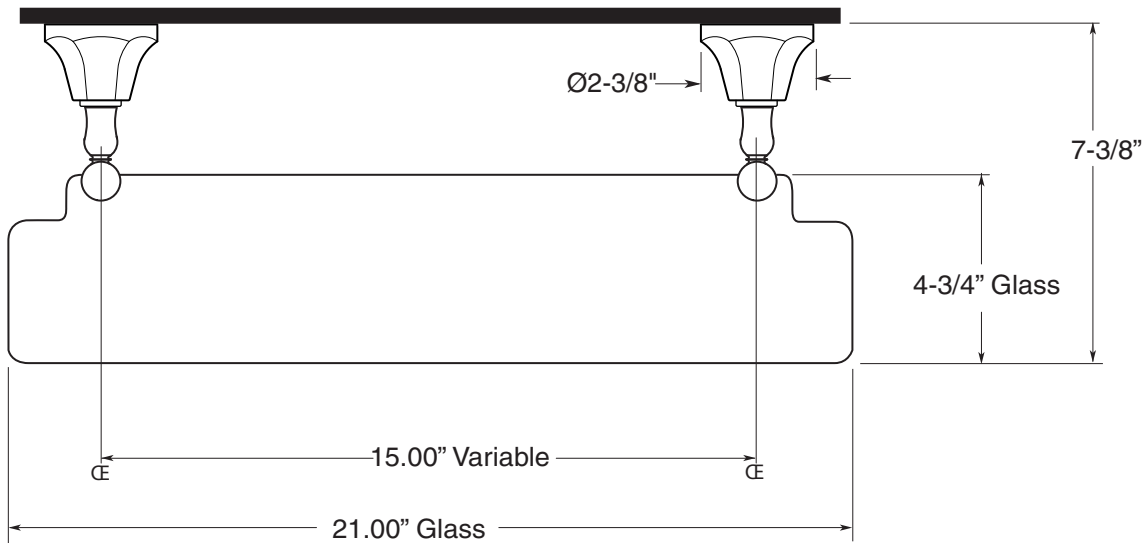

FEATURES:

- All brass construction with 1/4" thick glass shelf.
- Replacement glass shelf P/N: 18.18.024
- Available in all Sigma finishes. Warranty varies according to finish selection.
- Mounting bracket and screws are supplied.

Series 07
 Accessory Shelf

1.07AS00

TOP VIEW

FRONT VIEW

SIDE VIEW

Note: Measurements are subject to change or cancellation. No responsibility is assumed for use of superseded or voided pages.