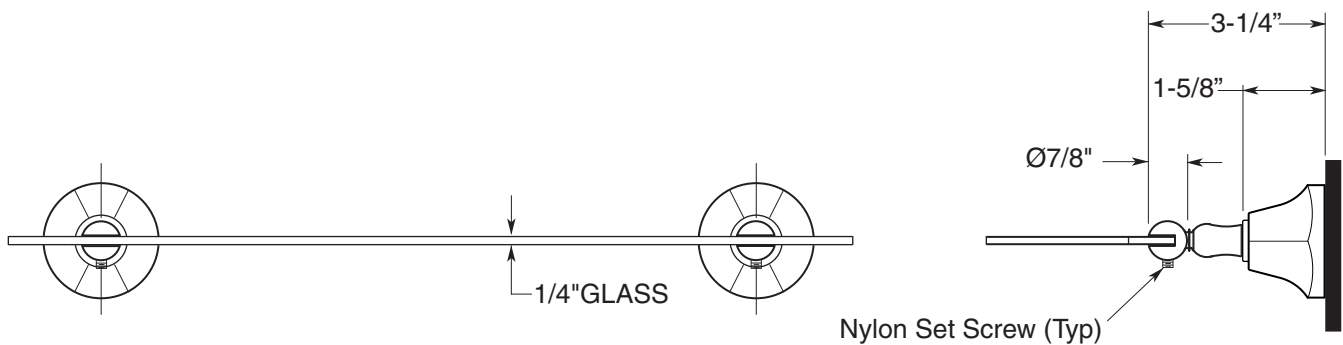

FEATURES:

- All brass construction with 1/4" thick glass shelf.
- Replacement glass shelf P/N: 18.18.024
- Available in all Sigma finishes. Warranty varies according to finish selection.
- Mounting bracket and screws are supplied.

Series 07
 Accessory Shelf

1.07AS00

TOP VIEW

FRONT VIEW

SIDE VIEW

Note: Measurements are subject to change or cancellation. No responsibility is assumed for use of superseded or voided pages.