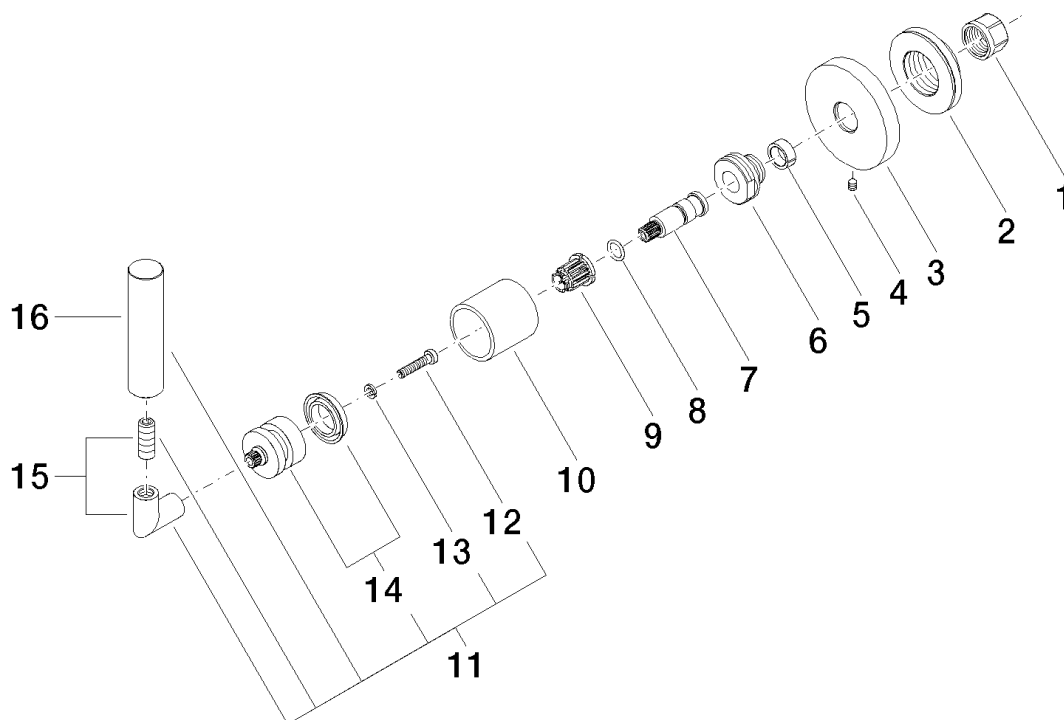

Product specifications

Exposed trim parts only, rough to be ordered separately

- Flange diameter 2 1/8"

Surfaces

• chrome	36310882-00
• chrome	36310882-00
• matt platinum	36310882-06
• matt platinum	36310882-06
• platinum	36310882-08
• platinum	36310882-08
• matt white	36310882-10
• matt white	36310882-10
• matt black	36310882-33
• matt black	36310882-33

Accessories required

- Rough for wall-mounted volume control – 1/2" clockwise closing; 35621970
- Rough for wall-mounted volume control – 1/2" clockwise closing; 35621970
- Rough for wall-mounted volume control – 1/2" counter-clockwise closing; 35671970
- Rough for wall-mounted volume control – 1/2" counter-clockwise closing; 35671970
- Rough for wall-mounted volume control – 3/4" clockwise closing; 35622970
- Rough for wall-mounted volume control – 3/4" clockwise closing; 35622970
- Rough for wall-mounted volume control – 3/4" counter-clockwise closing; 35672970
- Rough for wall-mounted volume control – 3/4" counter-clockwise closing; 35672970

Exploded assembly drawing

Order quantity

No.	Article number	Name	Installation quantity
1	09233002390	nut	1
2	09210210890	disc	1
3	092789108ff	rosette	1
4	09311100790	pin	1
5	09141502090	ring	1
6	09240500290	nipple	1
7	09290602290	spindle	1
8	09141006090	seal	1
9	09121200290	fixing cap	1
10	092102144ff	sleeve	1
11	04208805200ff	handle	1
12	09303007590	screw	1
13	09301102990	disc	1
14	90121200700ff	base	1
15	04182002200ff	angle	1
16	092088052ff	handle	1