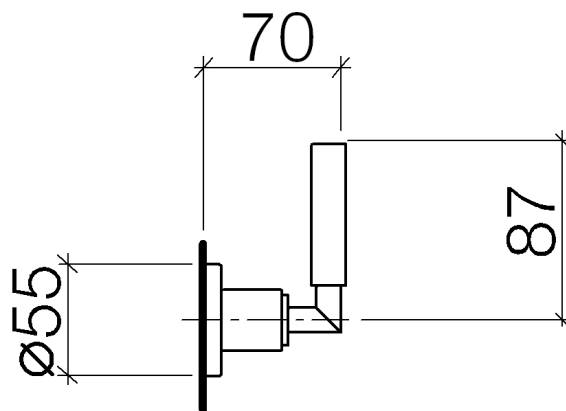

Product specifications

Exposed trim parts only, rough to be ordered separately

- Flange diameter 2 1/8"

Surfaces

• chrome	36310882-00
• chrome	36310882-00
• matt platinum	36310882-06
• matt platinum	36310882-06
• platinum	36310882-08
• platinum	36310882-08
• matt white	36310882-10
• matt white	36310882-10
• matt black	36310882-33
• matt black	36310882-33

Accessories required

- Rough for wall-mounted volume control – 1/2" clockwise closing; 35621970
- Rough for wall-mounted volume control – 1/2" clockwise closing; 35621970
- Rough for wall-mounted volume control – 1/2" counter-clockwise closing; 35671970
- Rough for wall-mounted volume control – 1/2" counter-clockwise closing; 35671970
- Rough for wall-mounted volume control – 3/4" clockwise closing; 35622970
- Rough for wall-mounted volume control – 3/4" clockwise closing; 35622970
- Rough for wall-mounted volume control – 3/4" counter-clockwise closing; 35672970
- Rough for wall-mounted volume control – 3/4" counter-clockwise closing; 35672970

Exploded assembly drawing

Order quantity

No.	Article number	Name	Installation quantity
1	09233002390	nut	1
2	09210210890	disc	1
3	092789108ff	rosette	1
4	09311100790	pin	1
5	09141502090	ring	1
6	09240500290	nipple	1
7	09290602290	spindle	1
8	09141006090	seal	1
9	09121200290	fixing cap	1
10	092102144ff	sleeve	1
11	04208805200ff	handle	1
12	09303007590	screw	1
13	09301102990	disc	1
14	90121200700ff	base	1
15	04182002200ff	angle	1
16	092088052ff	handle	1