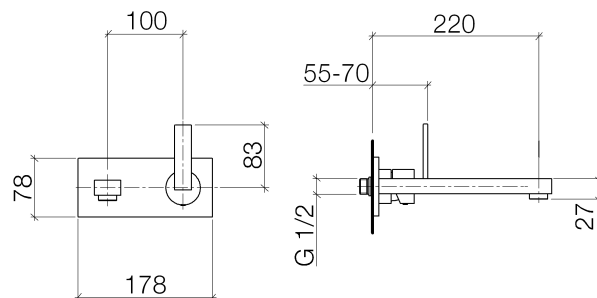

Product specifications

Exposed trim parts only, rough to be ordered separately

• 8 5/8" projection

- Fixed spout
- M 24 x 1 aerator – male thread
- Water flow rate limited to max. 1.5 gpm
- low lead compliant
- Cover plate 7" x 3 1/8"
- Handle with sleeve

Mixer can be positioned, to the right or to the left of spout.

Surfaces

- chrome 36820680-00
- matt platinum 36820680-06

Accessories required

- Rough, handle on the right, spout on the left ; 35806970
- Rough, handle on the left, spout on the right; 35807970

Exploded assembly drawing

Kitchen

Lot Single lever mixer with cover plate

Article number: 36820680

Order quantity

No.	Article number	Name	Installation quantity
1	09141005390	seal	1
2	09240413590	nipple	1
3	09141000890	seal	1
4	091101068ff	cover	1
5	09311103090	pin	1
6	09116800010ff	spout	1
7	90230102904ff	aerator	1
8	09141004990	seal	1
9	091102021ff	cover	1
10	90207805000ff	handle	1

Kitchen

Lot Single lever mixer with cover plate

Article number: 36820680