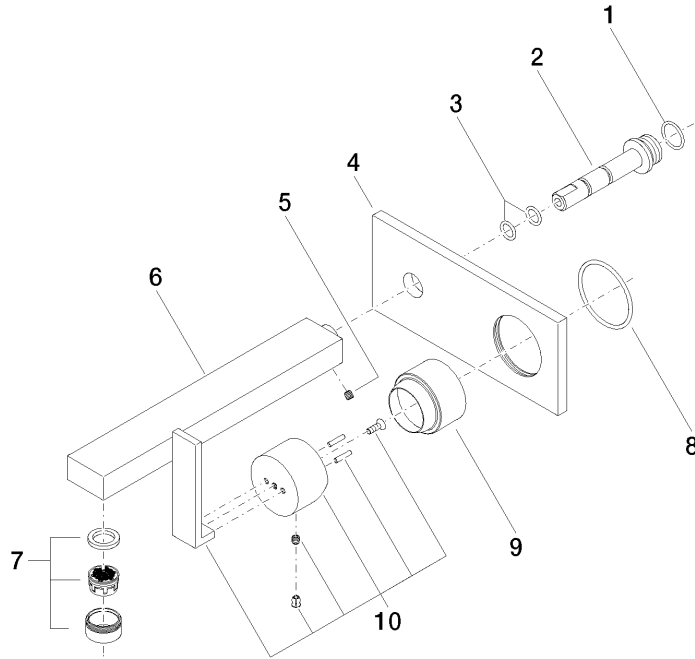

Product specifications

Exposed trim parts only, rough to be ordered separately

• 8 5/8" projection

- Fixed spout
- M 24 x 1 aerator – male thread
- Water flow rate limited to max. 1.5 gpm
- low lead compliant
- Cover plate 7" x 3 1/8"
- Handle with sleeve

Mixer can be positioned, to the right or to the left of spout.

Surfaces

- chrome 36820680-00
- matt platinum 36820680-06

Accessories required

- Rough, handle on the right, spout on the left ; 35806970
- Rough, handle on the left, spout on the right; 35807970

Exploded assembly drawing

Kitchen

Lot Single lever mixer with cover plate

Article number: 36820680

Order quantity

No.	Article number	Name	Installation quantity
1	09141005390	seal	1
2	09240413590	nipple	1
3	09141000890	seal	1
4	091101068ff	cover	1
5	09311103090	pin	1
6	09116800010ff	spout	1
7	90230102904ff	aerator	1
8	09141004990	seal	1
9	091102021ff	cover	1
10	90207805000ff	handle	1

Kitchen

Lot Single lever mixer with cover plate

Article number: 36820680