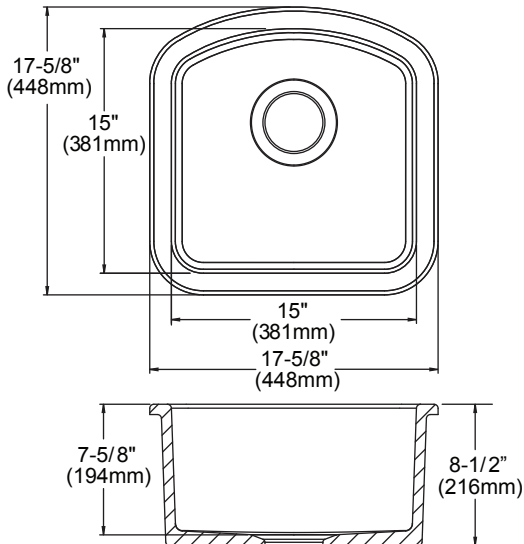

DESIGN FEATURES

Bowl Depth: 7-5/8" (194mm).

Material: Fine fireclay with porcelain glaze. Top of rim is unglazed.

Color Options: Gloss White (WH) or Matte Terra Cotta (TC).

OTHER

Drain Opening: 3-1/2" (89mm).

Model SWU1515

SINK DIMENSIONS*

Model Number	Overall			Inside Bowl			Drain Opening	Cutout in Countertop	Minimum Cabinet Size
	L	W	D	L	W	D			
SWU1515	17 ⁵ / ₈ (448mm)	17 ⁵ / ₈ (448mm)	8 ¹ / ₂ (216mm)	15 (381mm)	15 (381mm)	7 ⁵ / ₈ (194mm)	3 ¹ / ₂ (89mm)	Use sink as template	21 (533mm)

*Length is left to right. Width is front to back.

Due to the manufacturing process, the sink dimensions are approximate and may vary. No cutout templates available.

OPTIONAL ACCESSORIES*

Model Number	Description	Overall			Material/Finish
		L	W	Depth/Thickness	
LK99	Drain	Fits 3 ¹ / ₂ " (89mm) Drain Opening			Polished Stainless Steel
LKD35CW	Drain	Fits 3 ¹ / ₂ " (89mm) Drain Opening			Polymer/Cameo White
LKS35CW	Drain	Fits 3 ¹ / ₂ " (89mm) Drain Opening			Polymer/Cameo White
LKSWOBG1515SS	Bottom grid	13 ¹¹ / ₁₆ (348mm)	13 ¹¹ / ₁₆ (348mm)	1 ¹ / ₄ (32mm)	Polished Stainless Steel
LKWEOBG1515SS	Bottom grid	13 ¹¹ / ₁₆ (348mm)	13 ¹¹ / ₁₆ (348mm)	1 ¹ / ₄ (32mm)	Polished Stainless Steel