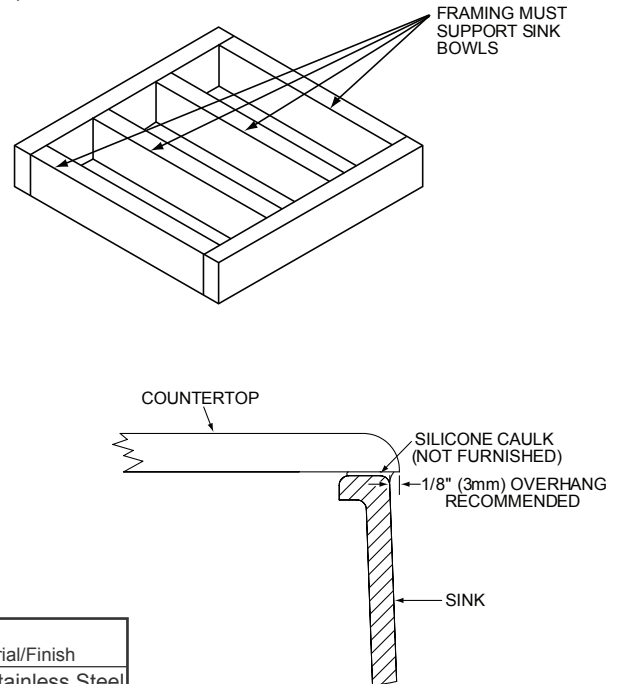

DESIGN FEATURES

Bowl Depth: 7-5/8" (194mm).

Material: Fine fireclay with porcelain glaze. Top of rim is unglazed.

Color Options: Gloss White (WH) or Matte Terra Cotta (TC).

OTHER

Drain Opening: 3-1/2" (89mm).

Note: All Elkay undermount sinks are designed to affix to the underside of any solid surface countertop.

Installation: Support frame under sink (not furnished) is necessary.

Sink complies with ASME A112.19.2-2008/CSA B45.1-08.

Model SWU1515

SINK DIMENSIONS*

Model Number	Overall			Inside Bowl			Drain Opening	Cutout in Countertop	Minimum Cabinet Size
	L	W	D	L	W	D			
SWU1515	17 ⁵ / ₈ (448mm)	17 ⁵ / ₈ (448mm)	8 ¹ / ₂ (216mm)	15 (381mm)	15 (381mm)	7 ⁵ / ₈ (194mm)	3 ¹ / ₂ (89mm)	Use sink as template	21 (533mm)

*Length is left to right. Width is front to back.

Due to the manufacturing process, the sink dimensions are approximate and may vary. No cutout templates available.

OPTIONAL ACCESSORIES*

Model Number	Description	Overall			Material/Finish
		L	W	Depth/Thickness	
LK99	Drain	Fits 3 ¹ / ₂ " (89mm) Drain Opening			Polished Stainless Steel
LKD35CW	Drain	Fits 3 ¹ / ₂ " (89mm) Drain Opening			Polymer/Cameo White
LKS35CW	Drain	Fits 3 ¹ / ₂ " (89mm) Drain Opening			Polymer/Cameo White
LKSWOBG1515SS	Bottom grid	13 ¹¹ / ₁₆ (348mm)	13 ¹¹ / ₁₆ (348mm)	1 ¹ / ₄ (32mm)	Polished Stainless Steel
LKWEOBG1515SS	Bottom grid	13 ¹¹ / ₁₆ (348mm)	13 ¹¹ / ₁₆ (348mm)	1 ¹ / ₄ (32mm)	Polished Stainless Steel