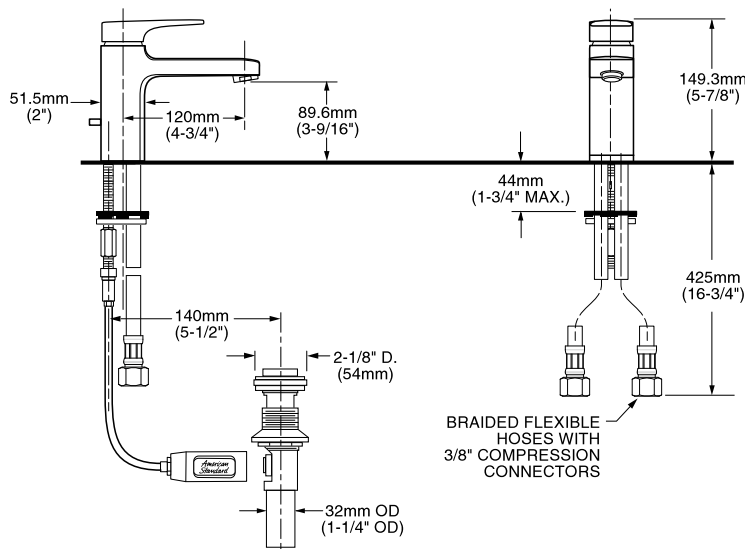

#### MODEL NUMBER:

- ☐ **2506.101 Single Control Lavatory**  
Lever handle. Metal Speed Connect® pop-up drain.

#### GENERAL DESCRIPTION:

Cast brass body. Multiport washerless ceramic disc valve cartridge provides steady water flow even in low pressure situations. Hot limit safety stop. Braided flexible supply hoses with 3/8" compression connectors. 20" (500mm) long flexible stainless steel drain cable is pre-assembled to faucet body. Metal Speed Connect® drain body with 1-1/4" (32mm) tail piece. 1.5 gpm/5.7L/min. maximum flow rate. Fitting can be mounted on 4" centers using optional escutcheon (2064.101P) or single hole mounting method.

#### Exclusive Speed Connect Metal Drain:

- Fewer parts. Installs in less time.
- No adjustments required - seals the first time, every time.
- Flexible stainless steel cable - installs effortlessly in tight spaces.

#### SUGGESTED SPECIFICATION:

Single control lavatory faucet shall feature a cast brass body and metal lever handle. Fitting shall be equipped with flexible supplies with 3/8" compression connectors. Shall also feature multiport washerless ceramic disc valve cartridge with a hot limit safety stop. Shall also feature a metal drain body with stainless steel cable actuation. Fitting shall be American Standard Model # 2506.101.\_\_\_\_\_.