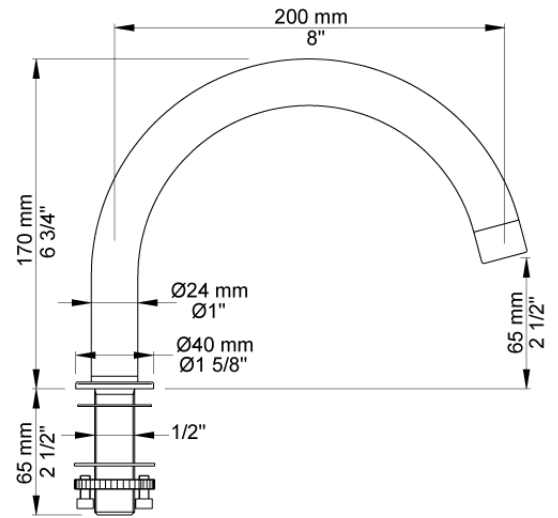

Date:

Client:

Project:

VOLA product: SC7

SC7

One-handle mixer 2500 with swivel spout 090E.

Flow

	Bar:	1,0	2,0	3,0	4,0	5,0
SC7	(l/min)	10,4	14,7	18,0	20,8	23,2

Date:

Client:

Project:

VOLA product: SC7

090E
Swivel spout.
Hole cut out size: 21 mm, max. 29 mm.

2500
One-handle table-mounted mixer, high flow.