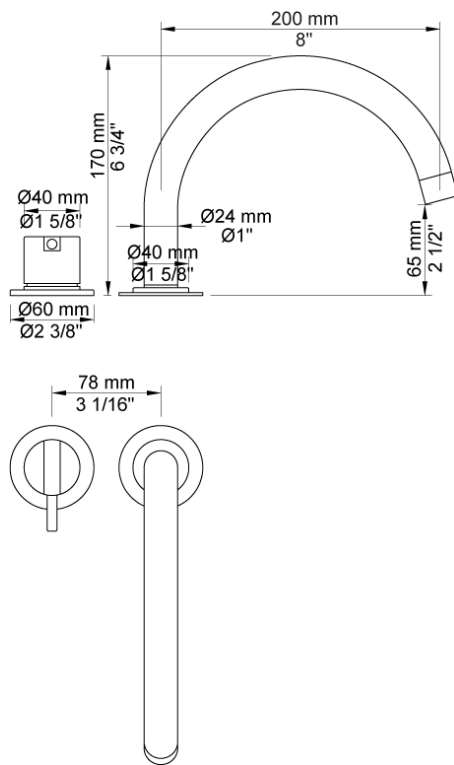

Date:

Client:

Project:

VOLA product: SC7

SC7

One-handle mixer 2500 with swivel spout 090E.

Flow

	Bar:	1,0	2,0	3,0	4,0	5,0
SC7	(l/min)	10,4	14,7	18,0	20,8	23,2

Date:

Client:

Project:

VOLA product: SC7

090E
Swivel spout.
Hole cut out size: 21 mm, max. 29 mm.

2500
One-handle table-mounted mixer, high flow.